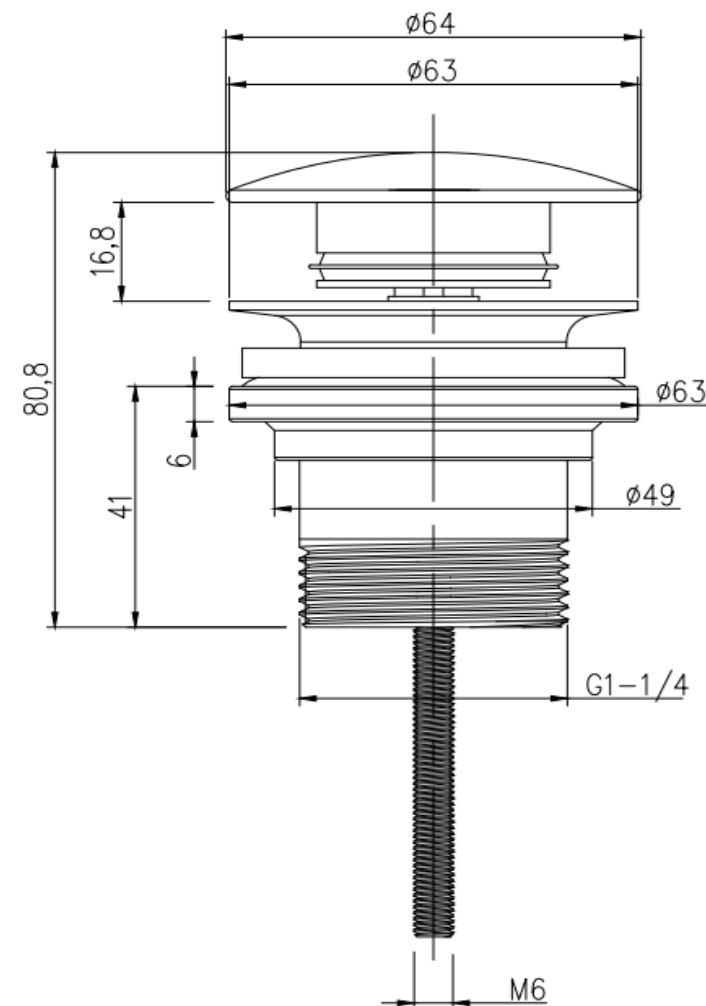

# Universal Basin Waste Black - BASWASUNBL

|                  |                                   |
|------------------|-----------------------------------|
| CONSTRUCTION     | Brass Body                        |
| FINISHES         | Matt Black Electro Plated         |
| PRODUCT TYPE     | Contemporary                      |
| PLUMBING SYSTEMS | Suitable for all plumbing systems |
| FITTING          | G1 1/4" BSP                       |