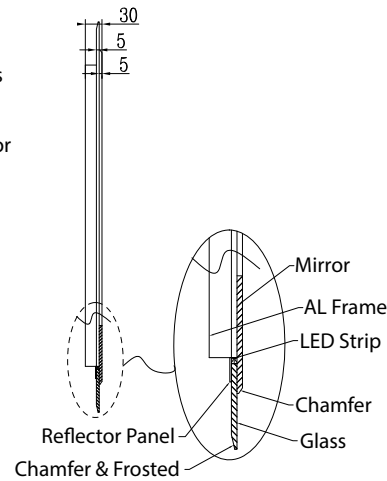

H 700 x W 500 x D 30mm

- LED Mirror
- Multi Functional Contactless Sensor  
Controls Light from Cool - Warm  
Brightness with Memory Function
- Ambient Lighting
- Landscape or Portrait
- Heated Demister Pad
- IP44