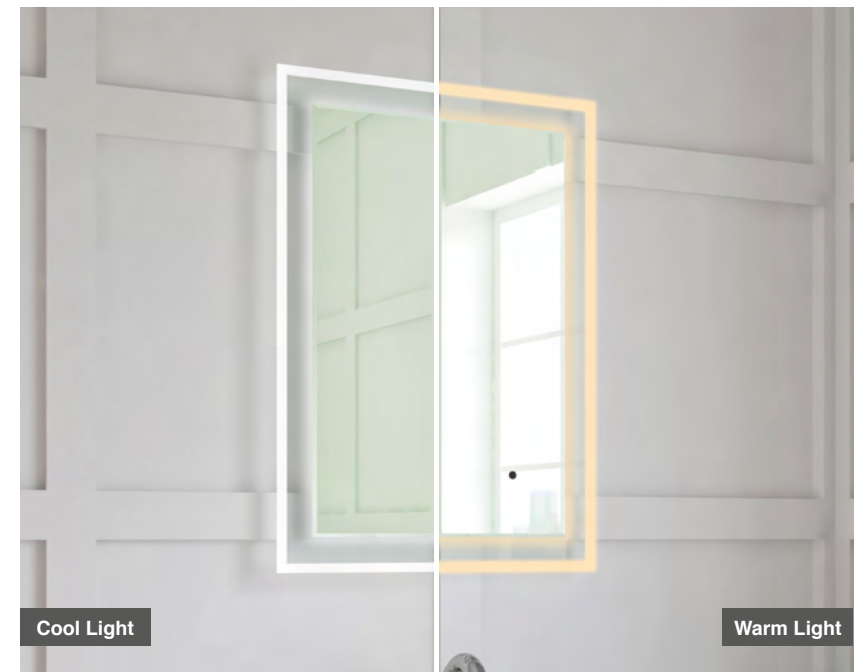

H 700 x W 500 x D 30mm

- LED Mirror
- Multi Functional Contactless Sensor  
Controls Light from Cool - Warm  
Brightness with Memory Function
- Ambient Lighting
- Landscape or Portrait
- Heated Demister Pad
- IP44