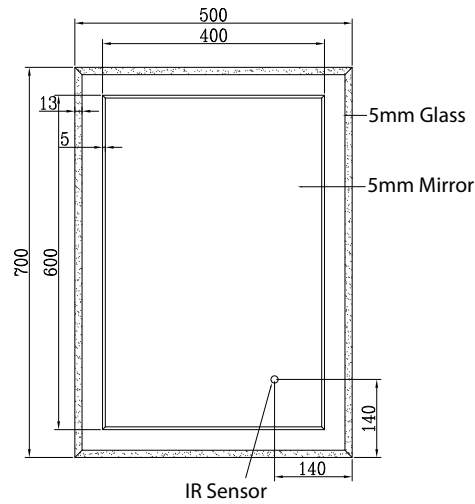

H 700 x W 500 x D 30mm

- LED Mirror
- Multi Functional Contactless Sensor  
Controls Light from Cool - Warm  
Brightness with Memory Function
- Ambient Lighting
- Landscape or Portrait
- Heated Demister Pad
- IP44