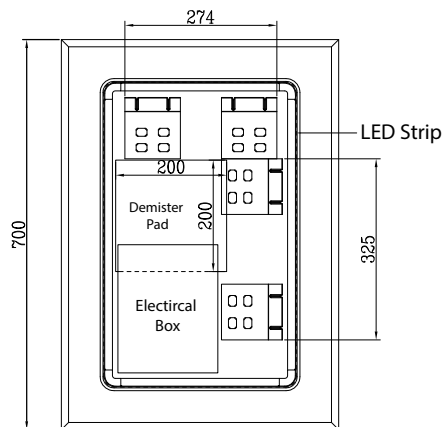

H 700 x W 500 x D 30mm

- LED Mirror
- Multi Functional Contactless Sensor  
Controls Light from Cool - Warm  
Brightness with Memory Function
- Ambient Lighting
- Landscape or Portrait
- Heated Demister Pad
- IP44