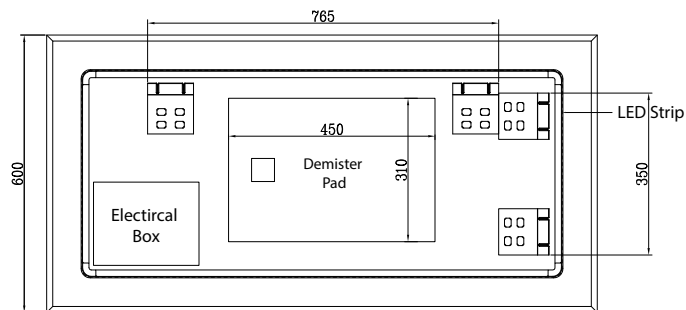

H 600 x W 1200 x D 30mm

- LED Mirror
- Multi Functional Contactless Sensor Controls Light from Cool - Warm Brightness with Memory Function
- Ambient Lighting
- Landscape or Portrait
- Heated Demister Pad
- IP44