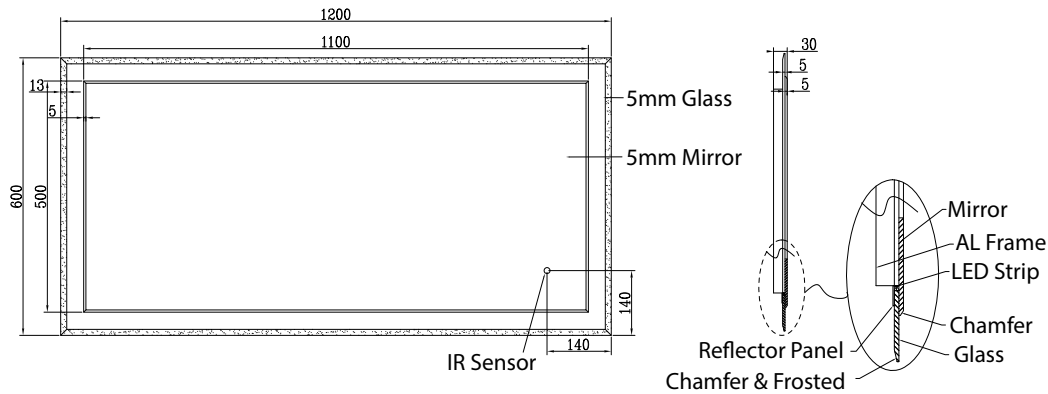

H 600 x W 1200 x D 30mm

- LED Mirror
- Multi Functional Contactless Sensor Controls Light from Cool - Warm Brightness with Memory Function
- Ambient Lighting
- Landscape or Portrait
- Heated Demister Pad
- IP44