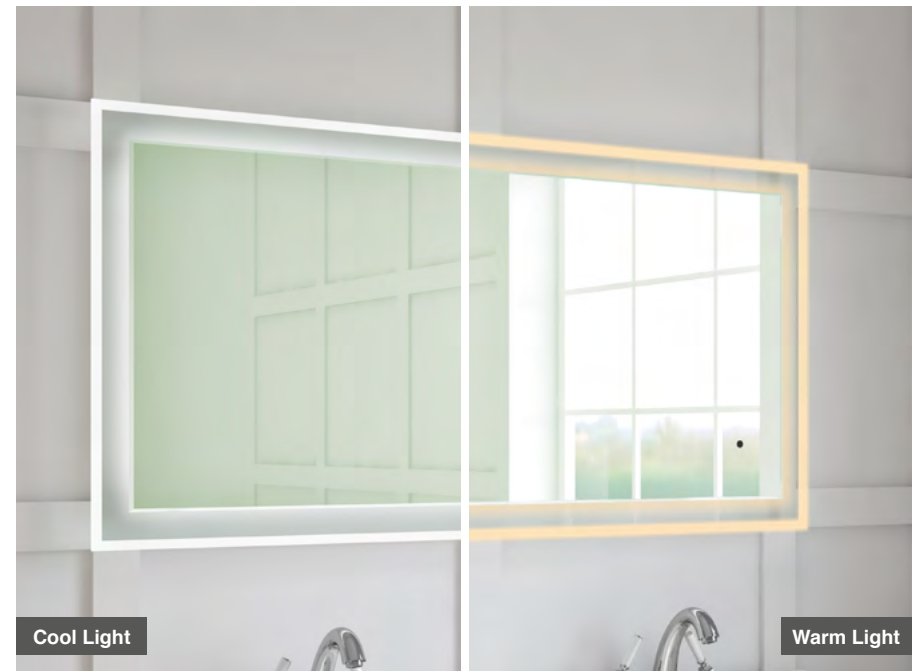

H 600 x W 1200 x D 30mm

- LED Mirror
- Multi Functional Contactless Sensor Controls Light from Cool - Warm Brightness with Memory Function
- Ambient Lighting
- Landscape or Portrait
- Heated Demister Pad
- IP44