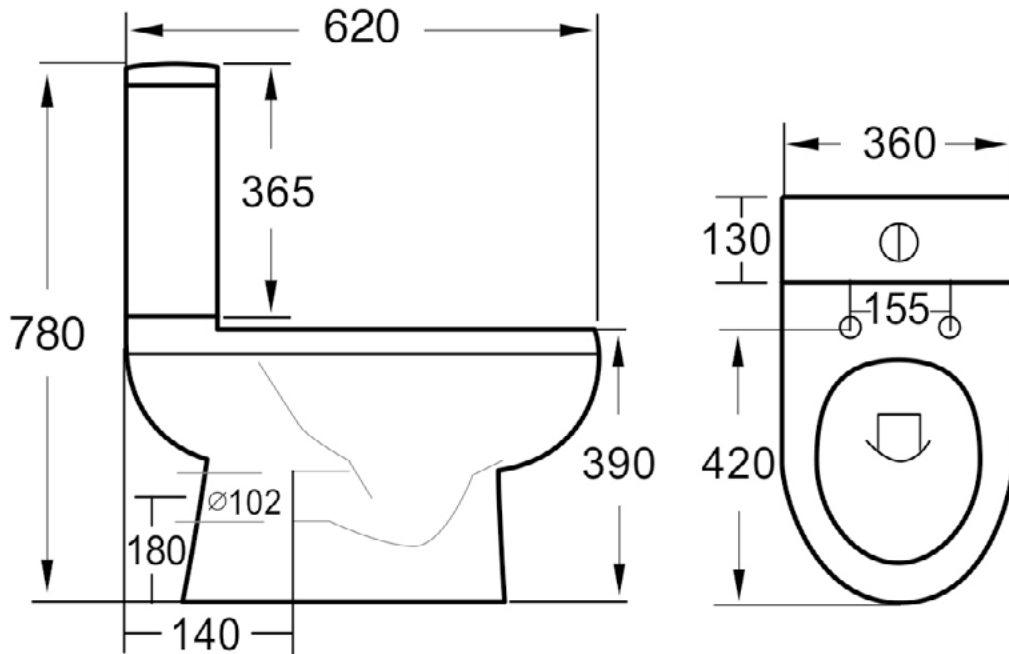

SIZE: H 780 x W 360 x D 620mm

MATERIAL: Ceramic

COLOUR/FINISH: White Gloss

FITTINGS: Dual Flush

The information contained on this page was correct at date of issue. Fitting dimensions are provided as a guide only. Some variation may occur due to manufacturing tolerances. We pursue a policy of continuing improvement in design and performance of our products and so reserve the right to change specifications without prior notice.