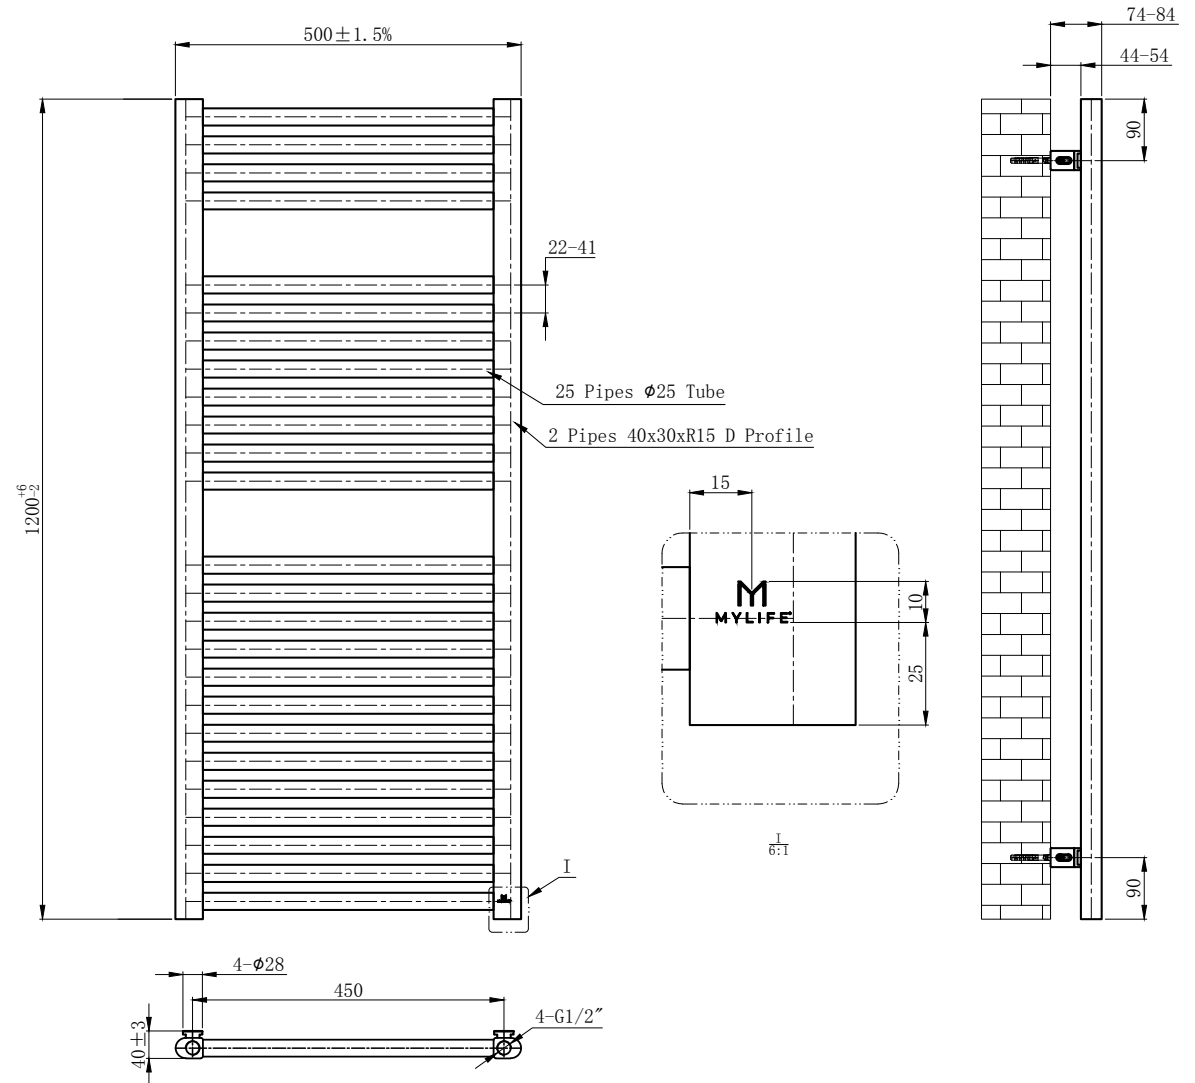

Vine - Brushed Brass

Straight 25mm Bars

Code	Size mm	Pipe Centres	Cross Bars	BTU Δ 50°C	BTU Δ 60°C
MLVIN12X5STBB	H 1200 x W 500	450	25	1560	1960

Please note due to manufacturing tolerances pipe centres may vary by +/- 10mm, we recommend that pipe work is not altered until your towel rail / radiator is on site. The information contained on this page was correct at date of issue. Fitting dimensions are provided as a guide only. We pursue a policy of continuing improvement in design and performance of our products and so reserve the right to change specifications without prior notice.