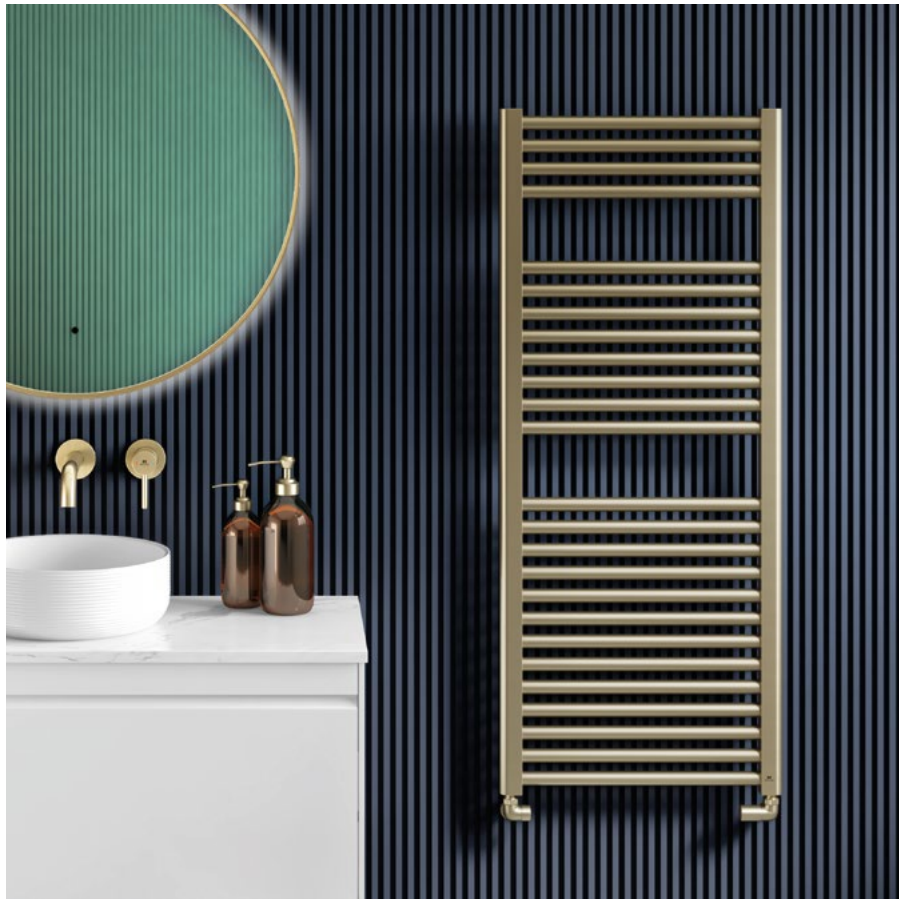

Vine - Brushed Brass

Straight 25mm Bars

Code	Size mm	Pipe Centres	Cross Bars	BTU Δ 50°C	BTU Δ 60°C
MLVIN12X5STBB	H 1200 x W 500	450	25	1560	1960

Please note due to manufacturing tolerances pipe centres may vary by +/- 10mm, we recommend that pipe work is not altered until your towel rail / radiator is on site. The information contained on this page was correct at date of issue. Fitting dimensions are provided as a guide only. We pursue a policy of continuing improvement in design and performance of our products and so reserve the right to change specifications without prior notice.