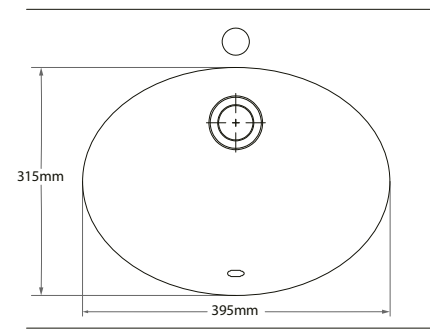

# Farnham 700mm 2 Door Floor Unit & Carrara Marble Worktop c/w Undermount Basin

**SIZE:** H 855 x W 720 x D 550mm

**TAP HOLE(S):** One

**BASIN MATERIAL:** Carrara Marble Worktop c/w Undermount Ceramic Basin

**Colours Available:** Pure White Matt, Dove Grey Matt, Luxe Blue Matt

Unit available in the following

Pure White Matt

Dove Grey Matt

Luxe Blue Matt

The information contained on this page was correct at date of issue. Fitting dimensions are provided as a guide only. Some variation may occur due to manufacturing tolerances. We pursue a policy of continuing improvement in design and performance of our products and so reserve the right to change specifications without prior notice.