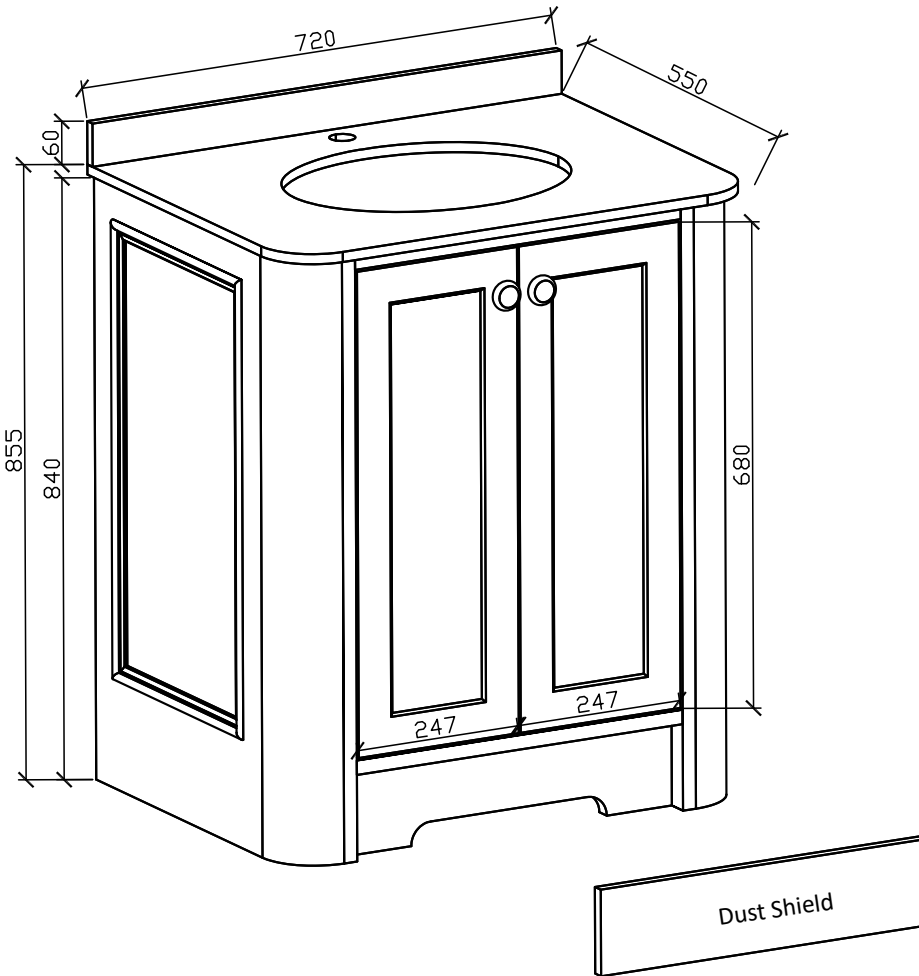

# Farnham 700mm 2 Door Floor Unit & Carrara Marble Worktop c/w Undermount Basin

**SIZE:** H 855 x W 720 x D 550mm

**TAP HOLE(S):** One

**BASIN MATERIAL:** Carrara Marble Worktop c/w Undermount Ceramic Basin

**Colours Available:** Pure White Matt, Dove Grey Matt, Luxe Blue Matt

Unit available in the following

Pure White Matt

Dove Grey Matt

Luxe Blue Matt

The information contained on this page was correct at date of issue. Fitting dimensions are provided as a guide only. Some variation may occur due to manufacturing tolerances. We pursue a policy of continuing improvement in design and performance of our products and so reserve the right to change specifications without prior notice.