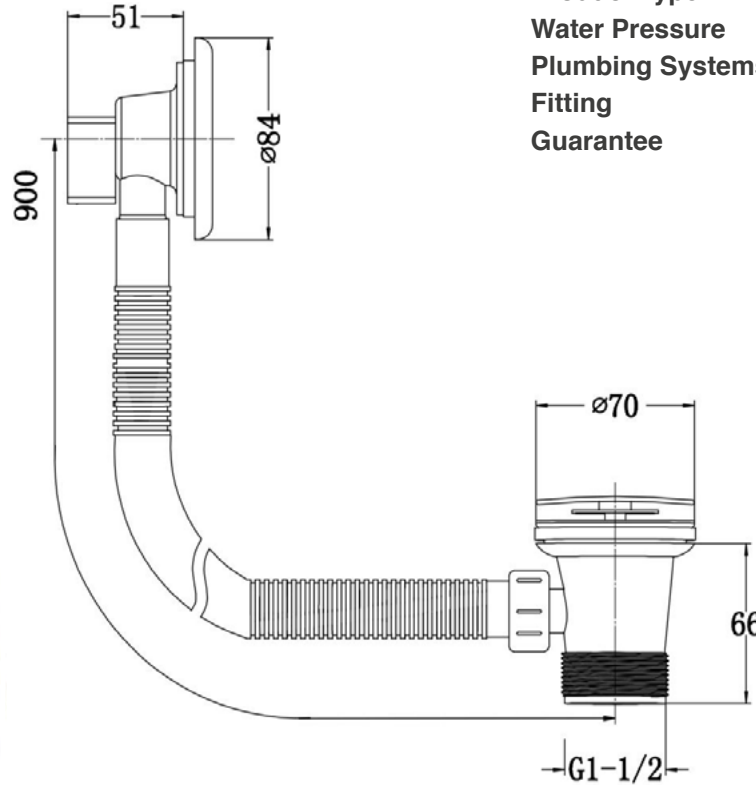

Construction
Finishes
Product Type
Water Pressure
Plumbing Systems
Fitting
Guarantee

Zinc Alloy & ABS
Brush Brass Electro Plated
Contemporary
Min. 0.2 bar, Max. 5.0 bar
Suitable for all plumbing systems
G1-1/2"
10 years against manufacturing faults (3 Years on Serviceable Parts).

The information contained on this page was correct at date of issue. Fitting dimensions are provided as a guide only. Some variation may occur due to manufacturing tolerances. We pursue a policy of continuing improvement in design and performance of our products and so reserve the right to change specifications without prior notice.