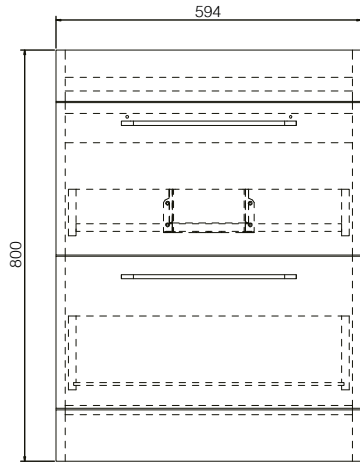

SIZE: H 160 x W 600 x D 420mm

MATERIAL: Resin

TAP HOLE: One

COLOUR: White

The information contained on this page was correct at date of issue. Fitting dimensions are provided as a guide only. Some variation may occur due to manufacturing tolerances. We pursue a policy of continuing improvement in design and performance of our products and so reserve the right to change specifications without prior notice.

SIZE: H 820 x W 600 x D 420mm (Includes Resin Basin)

UNIT FINISH: Gloss/Matt/Wood Effect

Unit available in the following

The information contained on this page was correct at date of issue. Fitting dimensions are provided as a guide only. Some variation may occur due to manufacturing tolerances. We pursue a policy of continuing improvement in design and performance of our products and so reserve the right to change specifications without prior notice.