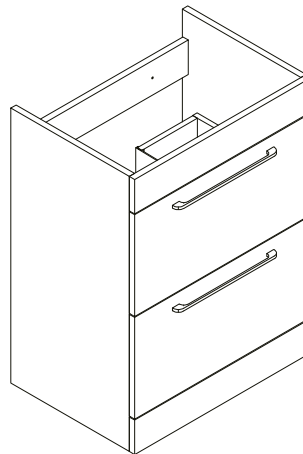

SIZE: H 160 x W 600 x D 420mm

MATERIAL: Resin

TAP HOLE: One

COLOUR: White

The information contained on this page was correct at date of issue. Fitting dimensions are provided as a guide only. Some variation may occur due to manufacturing tolerances. We pursue a policy of continuing improvement in design and performance of our products and so reserve the right to change specifications without prior notice.

SIZE: H 820 x W 600 x D 420mm (Includes Resin Basin)

UNIT FINISH: Gloss/Matt/Wood Effect

Unit available in the following

The information contained on this page was correct at date of issue. Fitting dimensions are provided as a guide only. Some variation may occur due to manufacturing tolerances. We pursue a policy of continuing improvement in design and performance of our products and so reserve the right to change specifications without prior notice.