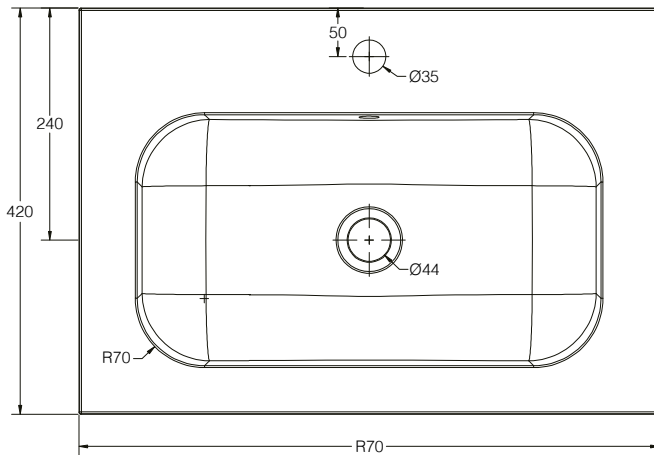

SIZE: H 160 x W 600 x D 420mm

MATERIAL: Resin

TAP HOLE: One

COLOUR: White

The information contained on this page was correct at date of issue. Fitting dimensions are provided as a guide only. Some variation may occur due to manufacturing tolerances. We pursue a policy of continuing improvement in design and performance of our products and so reserve the right to change specifications without prior notice.

SIZE: H 820 x W 600 x D 420mm (Includes Resin Basin)

UNIT FINISH: Gloss/Matt/Wood Effect

Unit available in the following

The information contained on this page was correct at date of issue. Fitting dimensions are provided as a guide only. Some variation may occur due to manufacturing tolerances. We pursue a policy of continuing improvement in design and performance of our products and so reserve the right to change specifications without prior notice.