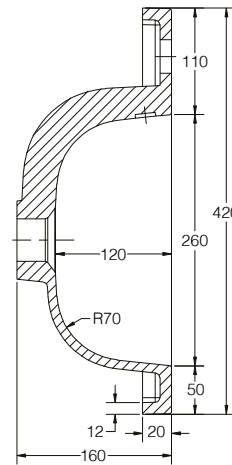

SIZE: H 160 x W 600 x D 420mm

MATERIAL: Resin

TAP HOLE: One

COLOUR: White

The information contained on this page was correct at date of issue. Fitting dimensions are provided as a guide only. Some variation may occur due to manufacturing tolerances. We pursue a policy of continuing improvement in design and performance of our products and so reserve the right to change specifications without prior notice.

SIZE: H 820 x W 600 x D 420mm (Includes Resin Basin)

UNIT FINISH: Gloss/Matt/Wood Effect

Unit available in the following

The information contained on this page was correct at date of issue. Fitting dimensions are provided as a guide only. Some variation may occur due to manufacturing tolerances. We pursue a policy of continuing improvement in design and performance of our products and so reserve the right to change specifications without prior notice.