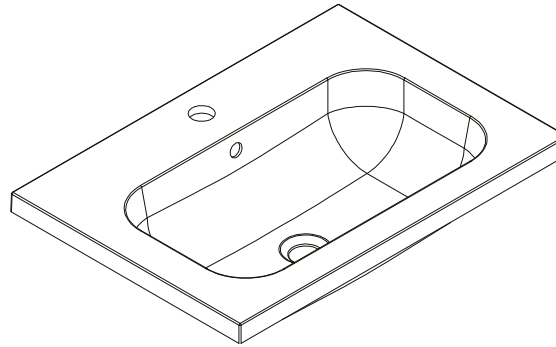

SIZE: H 160 x W 600 x D 420mm

MATERIAL: Resin

TAP HOLE: One

COLOUR: White

The information contained on this page was correct at date of issue. Fitting dimensions are provided as a guide only. Some variation may occur due to manufacturing tolerances. We pursue a policy of continuing improvement in design and performance of our products and so reserve the right to change specifications without prior notice.

SIZE: H 820 x W 600 x D 420mm (Includes Resin Basin)

UNIT FINISH: Gloss/Matt/Wood Effect

Unit available in the following

The information contained on this page was correct at date of issue. Fitting dimensions are provided as a guide only. Some variation may occur due to manufacturing tolerances. We pursue a policy of continuing improvement in design and performance of our products and so reserve the right to change specifications without prior notice.