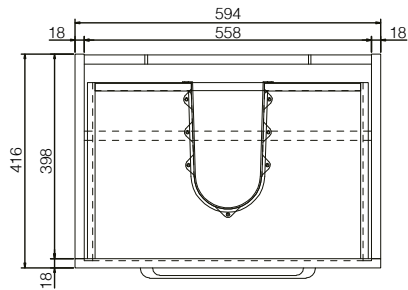

SIZE: H 160 x W 600 x D 420mm

MATERIAL: Resin

TAP HOLE: One

COLOUR: White

The information contained on this page was correct at date of issue. Fitting dimensions are provided as a guide only. Some variation may occur due to manufacturing tolerances. We pursue a policy of continuing improvement in design and performance of our products and so reserve the right to change specifications without prior notice.

SIZE: H 820 x W 600 x D 420mm (Includes Resin Basin)

UNIT FINISH: Gloss/Matt/Wood Effect

Unit available in the following

The information contained on this page was correct at date of issue. Fitting dimensions are provided as a guide only. Some variation may occur due to manufacturing tolerances. We pursue a policy of continuing improvement in design and performance of our products and so reserve the right to change specifications without prior notice.