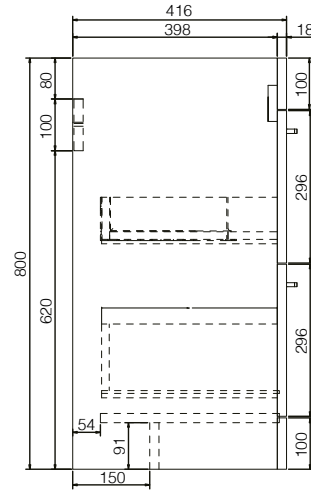

SIZE: H 160 x W 600 x D 420mm

MATERIAL: Resin

TAP HOLE: One

COLOUR: White

The information contained on this page was correct at date of issue. Fitting dimensions are provided as a guide only. Some variation may occur due to manufacturing tolerances. We pursue a policy of continuing improvement in design and performance of our products and so reserve the right to change specifications without prior notice.

SIZE: H 820 x W 600 x D 420mm (Includes Resin Basin)

UNIT FINISH: Gloss/Matt/Wood Effect

Unit available in the following

The information contained on this page was correct at date of issue. Fitting dimensions are provided as a guide only. Some variation may occur due to manufacturing tolerances. We pursue a policy of continuing improvement in design and performance of our products and so reserve the right to change specifications without prior notice.