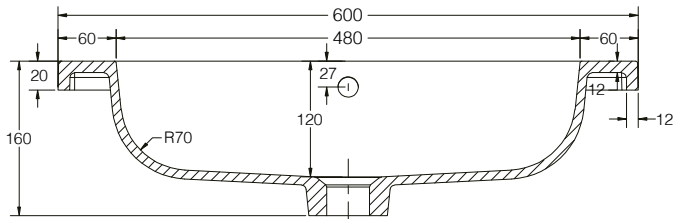

SIZE: H 160 x W 600 x D 420mm

MATERIAL: Resin

TAP HOLE: One

COLOUR: White

The information contained on this page was correct at date of issue. Fitting dimensions are provided as a guide only. Some variation may occur due to manufacturing tolerances. We pursue a policy of continuing improvement in design and performance of our products and so reserve the right to change specifications without prior notice.

SIZE: H 820 x W 600 x D 420mm (Includes Resin Basin)

UNIT FINISH: Gloss/Matt/Wood Effect

Unit available in the following

The information contained on this page was correct at date of issue. Fitting dimensions are provided as a guide only. Some variation may occur due to manufacturing tolerances. We pursue a policy of continuing improvement in design and performance of our products and so reserve the right to change specifications without prior notice.