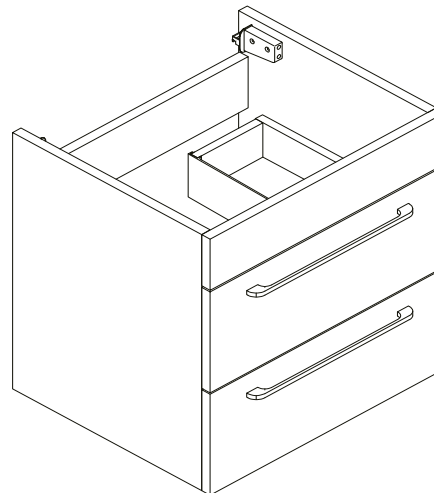

**SIZE:** H 160 x W 500 x D 420mm

**MATERIAL:** Resin

**TAP HOLE:** One

**COLOUR:** White

The information contained on this page was correct at date of issue. Fitting dimensions are provided as a guide only. Some variation may occur due to manufacturing tolerances. We pursue a policy of continuing improvement in design and performance of our products and so reserve the right to change specifications without prior notice.

**SIZE:** H 520 x W 500x D 420mm (Includes Resin Basin)

**UNIT FINISH:** Gloss/Matt/Wood Effect

Unit available in the following

The information contained on this page was correct at date of issue. Fitting dimensions are provided as a guide only. Some variation may occur due to manufacturing tolerances. We pursue a policy of continuing improvement in design and performance of our products and so reserve the right to change specifications without prior notice.