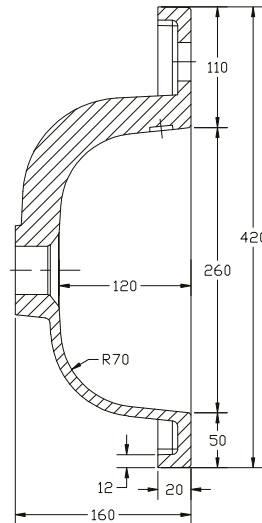

**SIZE:** H 160 x W 500 x D 420mm

**MATERIAL:** Resin

**TAP HOLE:** One

**COLOUR:** White

The information contained on this page was correct at date of issue. Fitting dimensions are provided as a guide only. Some variation may occur due to manufacturing tolerances. We pursue a policy of continuing improvement in design and performance of our products and so reserve the right to change specifications without prior notice.

**SIZE:** H 520 x W 500x D 420mm (Includes Resin Basin)

**UNIT FINISH:** Gloss/Matt/Wood Effect

Unit available in the following

The information contained on this page was correct at date of issue. Fitting dimensions are provided as a guide only. Some variation may occur due to manufacturing tolerances. We pursue a policy of continuing improvement in design and performance of our products and so reserve the right to change specifications without prior notice.