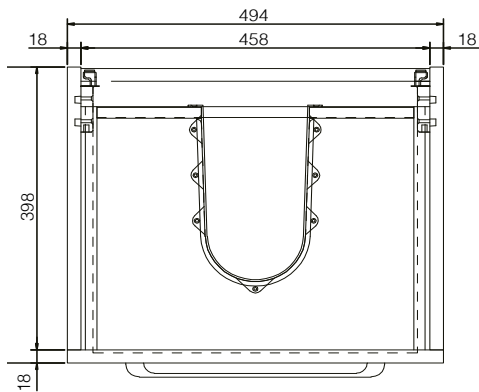

**SIZE:** H 160 x W 500 x D 420mm

**MATERIAL:** Resin

**TAP HOLE:** One

**COLOUR:** White

The information contained on this page was correct at date of issue. Fitting dimensions are provided as a guide only. Some variation may occur due to manufacturing tolerances. We pursue a policy of continuing improvement in design and performance of our products and so reserve the right to change specifications without prior notice.

**SIZE:** H 520 x W 500x D 420mm (Includes Resin Basin)

**UNIT FINISH:** Gloss/Matt/Wood Effect

Unit available in the following

The information contained on this page was correct at date of issue. Fitting dimensions are provided as a guide only. Some variation may occur due to manufacturing tolerances. We pursue a policy of continuing improvement in design and performance of our products and so reserve the right to change specifications without prior notice.