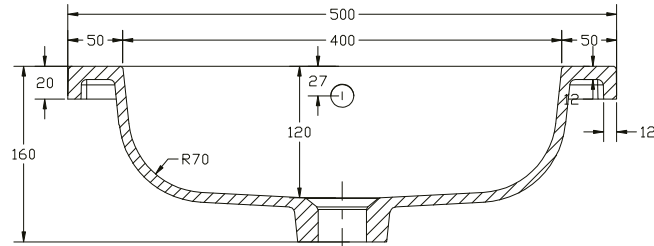

**SIZE:** H 160 x W 500 x D 420mm

**MATERIAL:** Resin

**TAP HOLE:** One

**COLOUR:** White

The information contained on this page was correct at date of issue. Fitting dimensions are provided as a guide only. Some variation may occur due to manufacturing tolerances. We pursue a policy of continuing improvement in design and performance of our products and so reserve the right to change specifications without prior notice.

**SIZE:** H 520 x W 500x D 420mm (Includes Resin Basin)

**UNIT FINISH:** Gloss/Matt/Wood Effect

Unit available in the following

The information contained on this page was correct at date of issue. Fitting dimensions are provided as a guide only. Some variation may occur due to manufacturing tolerances. We pursue a policy of continuing improvement in design and performance of our products and so reserve the right to change specifications without prior notice.