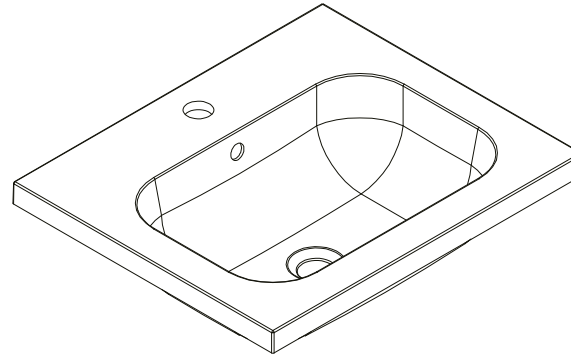

**SIZE:** H 160 x W 500 x D 420mm

**MATERIAL:** Resin

**TAP HOLE:** One

**COLOUR:** White

The information contained on this page was correct at date of issue. Fitting dimensions are provided as a guide only. Some variation may occur due to manufacturing tolerances. We pursue a policy of continuing improvement in design and performance of our products and so reserve the right to change specifications without prior notice.

**SIZE:** H 520 x W 500x D 420mm (Includes Resin Basin)

**UNIT FINISH:** Gloss/Matt/Wood Effect

Unit available in the following

The information contained on this page was correct at date of issue. Fitting dimensions are provided as a guide only. Some variation may occur due to manufacturing tolerances. We pursue a policy of continuing improvement in design and performance of our products and so reserve the right to change specifications without prior notice.