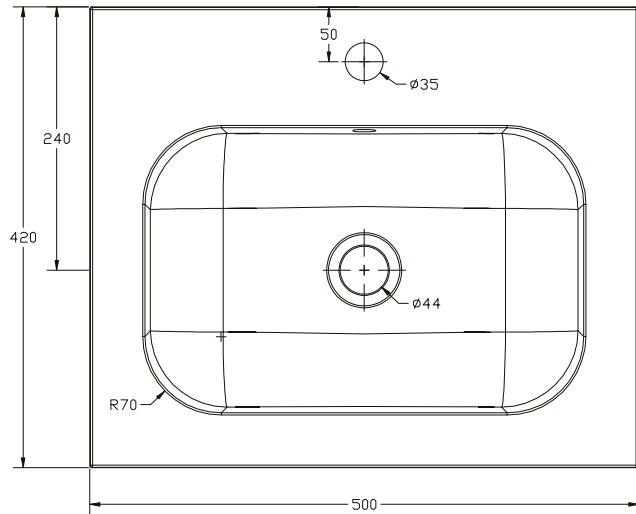

**SIZE:** H 160 x W 500 x D 420mm

**MATERIAL:** Resin

**TAP HOLE:** One

**COLOUR:** White

The information contained on this page was correct at date of issue. Fitting dimensions are provided as a guide only. Some variation may occur due to manufacturing tolerances. We pursue a policy of continuing improvement in design and performance of our products and so reserve the right to change specifications without prior notice.

**SIZE:** H 520 x W 500x D 420mm (Includes Resin Basin)

**UNIT FINISH:** Gloss/Matt/Wood Effect

Unit available in the following

The information contained on this page was correct at date of issue. Fitting dimensions are provided as a guide only. Some variation may occur due to manufacturing tolerances. We pursue a policy of continuing improvement in design and performance of our products and so reserve the right to change specifications without prior notice.