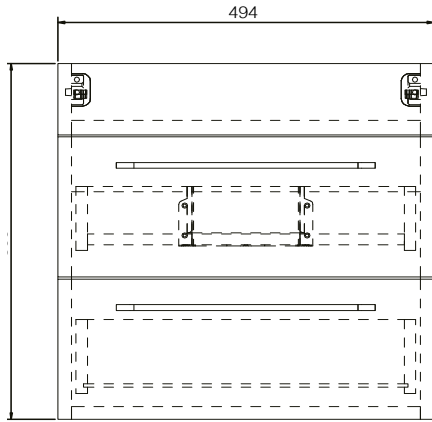

**SIZE:** H 160 x W 500 x D 420mm

**MATERIAL:** Resin

**TAP HOLE:** One

**COLOUR:** White

The information contained on this page was correct at date of issue. Fitting dimensions are provided as a guide only. Some variation may occur due to manufacturing tolerances. We pursue a policy of continuing improvement in design and performance of our products and so reserve the right to change specifications without prior notice.

**SIZE:** H 520 x W 500x D 420mm (Includes Resin Basin)

**UNIT FINISH:** Gloss/Matt/Wood Effect

Unit available in the following

The information contained on this page was correct at date of issue. Fitting dimensions are provided as a guide only. Some variation may occur due to manufacturing tolerances. We pursue a policy of continuing improvement in design and performance of our products and so reserve the right to change specifications without prior notice.