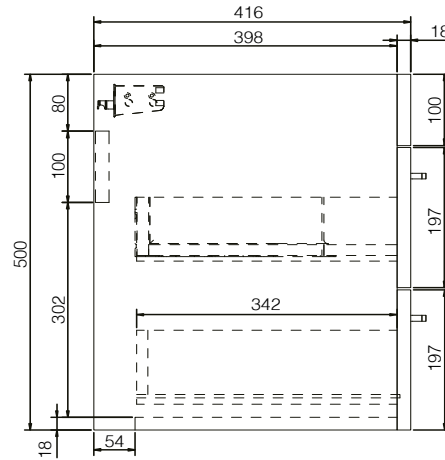

**SIZE:** H 160 x W 500 x D 420mm

**MATERIAL:** Resin

**TAP HOLE:** One

**COLOUR:** White

The information contained on this page was correct at date of issue. Fitting dimensions are provided as a guide only. Some variation may occur due to manufacturing tolerances. We pursue a policy of continuing improvement in design and performance of our products and so reserve the right to change specifications without prior notice.

**SIZE:** H 520 x W 500x D 420mm (Includes Resin Basin)

**UNIT FINISH:** Gloss/Matt/Wood Effect

Unit available in the following

The information contained on this page was correct at date of issue. Fitting dimensions are provided as a guide only. Some variation may occur due to manufacturing tolerances. We pursue a policy of continuing improvement in design and performance of our products and so reserve the right to change specifications without prior notice.