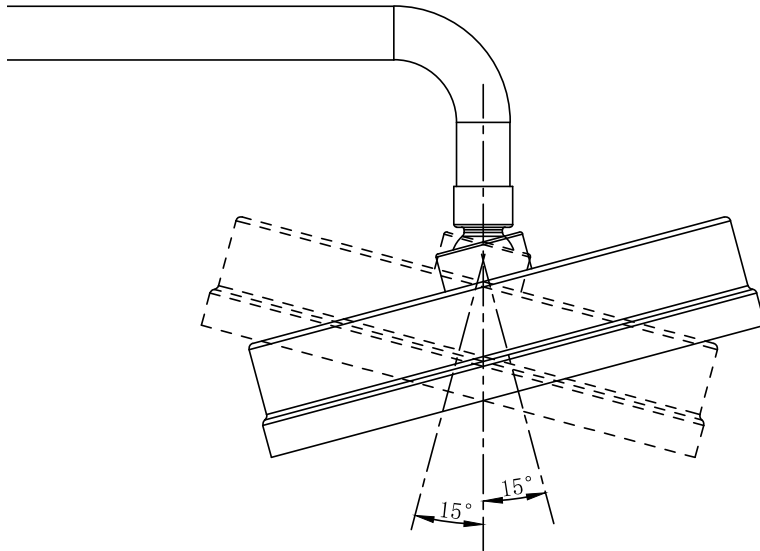

- 200mm Brass Shower Head with Rub Clean Nozzles

Flow Rates (Litres per minute)

System Pressure	0.2 bar	0.5 bar	1 bar	2 bar	3 bar
	5.65	8.84	13.8	17.8	20.8

The information contained on this page was correct at date of issue. Fitting dimensions are provided as a guide only. Some variation may occur due to manufacturing tolerances. We pursue a policy of continuing improvement in design and performance of our products and so reserve the right to change specifications without prior notice.