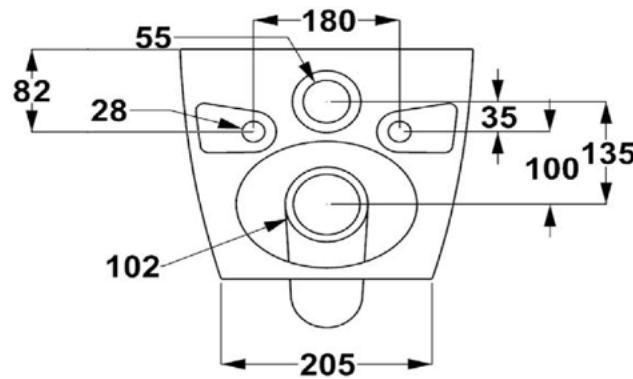

SIZE: H 355 x W 360 x D 500mm

MATERIAL: Ceramic

COLOUR/FINISH: White Gloss

The information contained on this page was correct at date of issue. Fitting dimensions are provided as a guide only. Some variation may occur due to manufacturing tolerances. We pursue a policy of continuing improvement in design and performance of our products and so reserve the right to change specifications without prior notice.