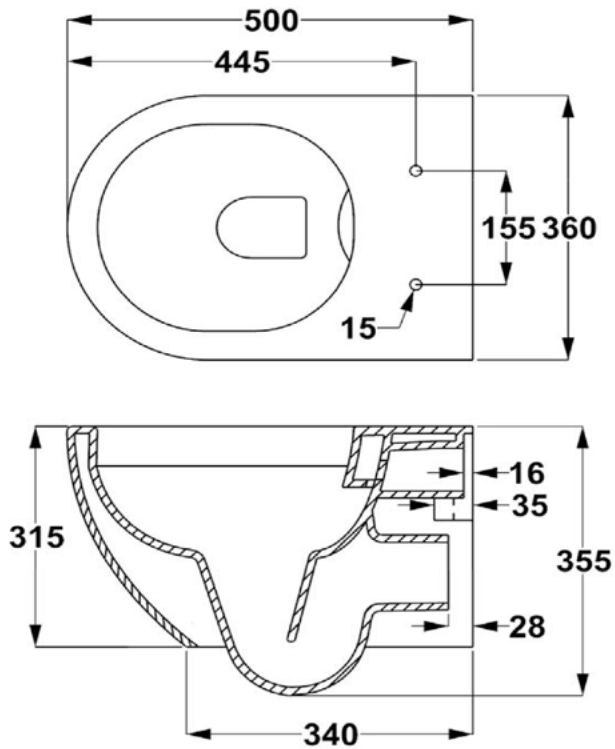

SIZE: H 355 x W 360 x D 500mm

MATERIAL: Ceramic

COLOUR/FINISH: White Gloss

The information contained on this page was correct at date of issue. Fitting dimensions are provided as a guide only. Some variation may occur due to manufacturing tolerances. We pursue a policy of continuing improvement in design and performance of our products and so reserve the right to change specifications without prior notice.