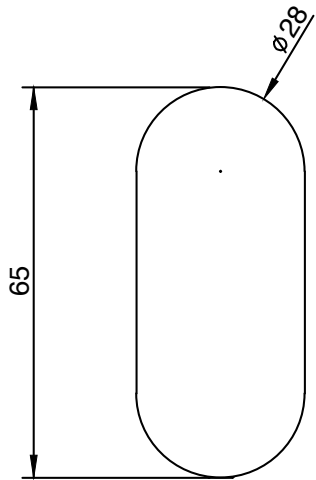

**Construction**  
**Finishes**  
**Product Type**  
**Guarantee**

Brass  
Chrome plated  
Contemporary  
12 years against manufacturing faults (2 Years on serviceable parts).

The information contained on this page was correct at date of issue. Fitting dimensions are provided as a guide only. Some variation may occur due to manufacturing tolerances. We pursue a policy of continuing improvement in design and performance of our products and so reserve the right to change specifications without prior notice.