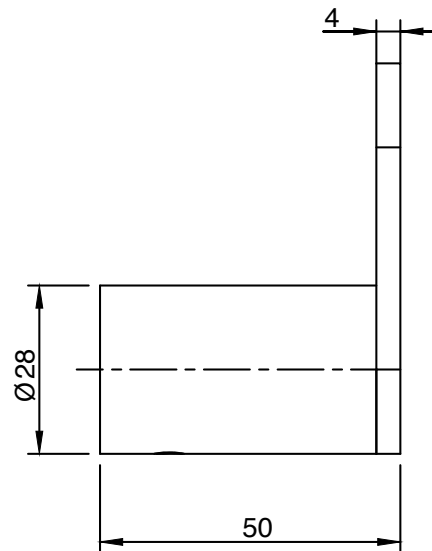

**Construction**  
**Finishes**  
**Product Type**  
**Guarantee**

Brass  
Chrome plated  
Contemporary  
12 years against manufacturing faults (2 Years on serviceable parts).

The information contained on this page was correct at date of issue. Fitting dimensions are provided as a guide only. Some variation may occur due to manufacturing tolerances. We pursue a policy of continuing improvement in design and performance of our products and so reserve the right to change specifications without prior notice.