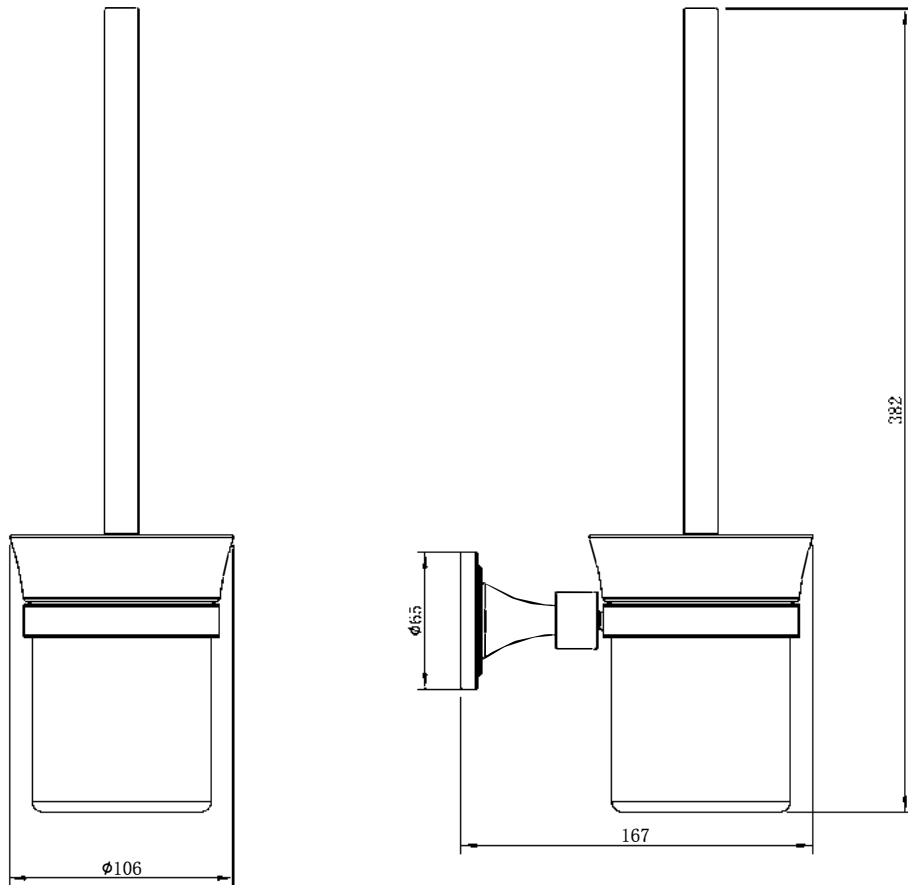

Finishes
Product Type
Guarantee

Chrome plated
Contemporary
12 years against manufacturing faults (2 Years on serviceable parts).

The information contained on this page was correct at date of issue. Fitting dimensions are provided as a guide only. Some variation may occur due to manufacturing tolerances. We pursue a policy of continuing improvement in design and performance of our products and so reserve the right to change specifications without prior notice.