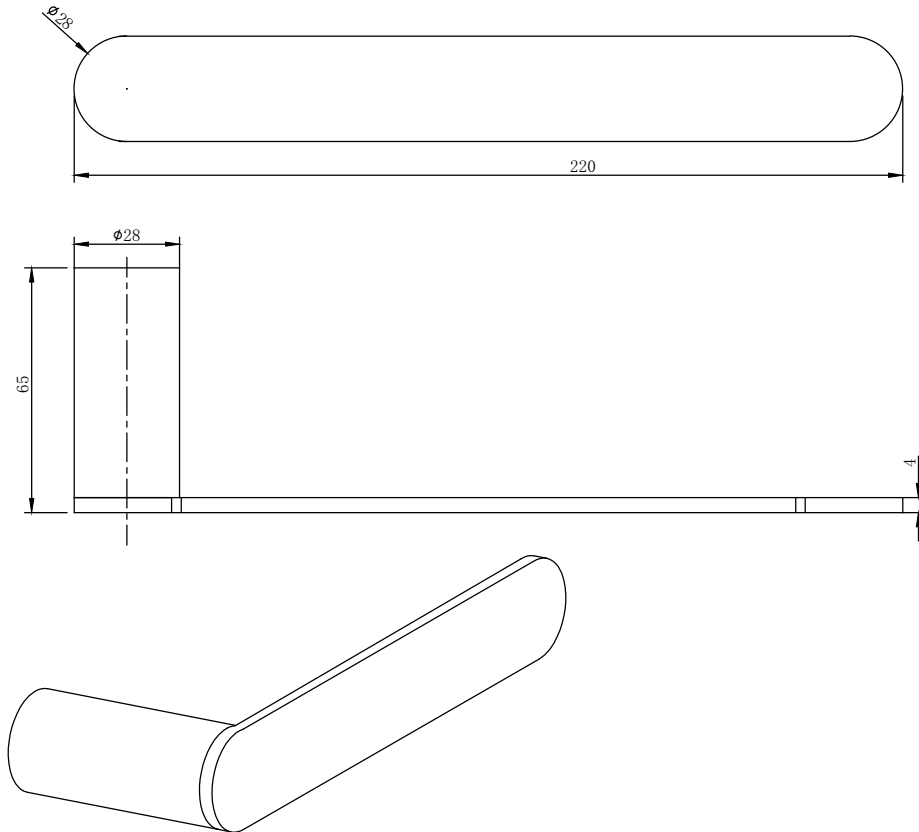

**Construction**  
**Finishes**  
**Product Type**  
**Guarantee**

Brass  
Chrome plated  
Contemporary  
12 years against manufacturing faults (2 Years on Serviceable Parts).

The information contained on this page was correct at date of issue. Fitting dimensions are provided as a guide only. Some variation may occur due to manufacturing tolerances. We pursue a policy of continuing improvement in design and performance of our products and so reserve the right to change specifications without prior notice.