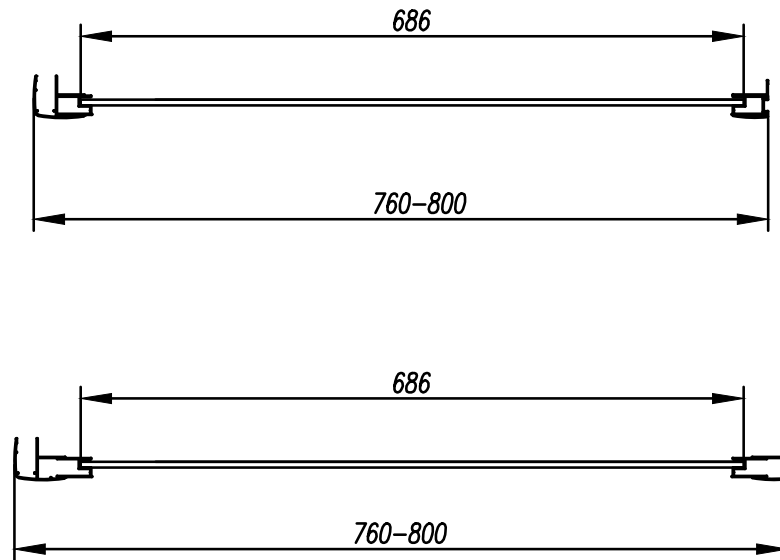

Size (mm) - 800

Lifetime Guarantee (Subject to within Terms and Conditions)

- **6mm** Toughened Safety Glass to EN12150 and CE Approved
- MYSHIELD Easy Clean Glass and Chrome Profiles
- 1900mm Height
- Extension Profile Available - Extra 40mm

The information contained on this page was correct at date of issue. Fitting dimensions are provided as a guide only. Some variation may occur due to manufacturing tolerances. We pursue a policy of continuing improvement in design and performance of our products and so reserve the right to change specifications without prior notice.