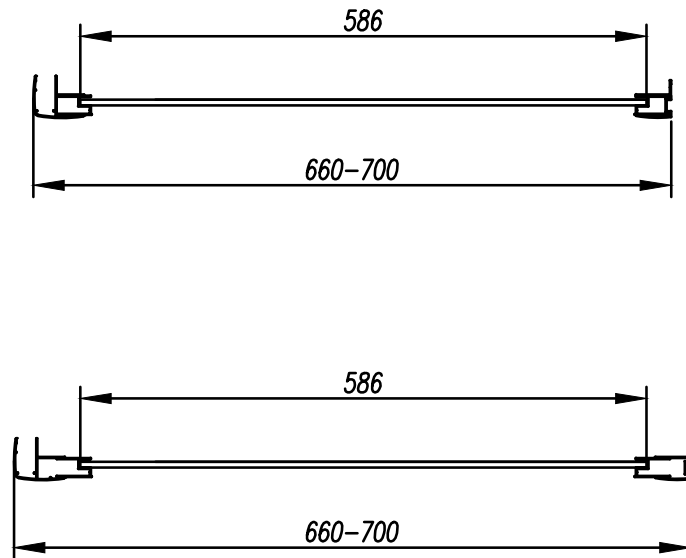

Size (mm) - 700

Lifetime Guarantee (Subject to within Terms and Conditions)

- **6mm** Toughened Safety Glass to EN12150 and CE Approved
- MYSHIELD Easy Clean Glass and Chrome Profiles
- 1900mm Height
- Extension Profile Available - Extra 40mm