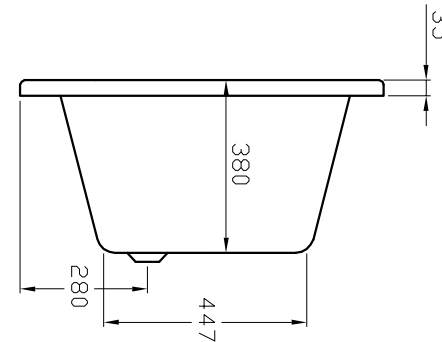

Size: L 1800 x W 800 x H 380mm

Water Capacity: 198L

Can Be Drilled For Tap Holes

The information contained on this page was correct at date of issue. Fitting dimensions are provided as a guide only. We pursue a policy of continuing improvement in design and performance of our products and so reserve the right to change specifications without prior notice.