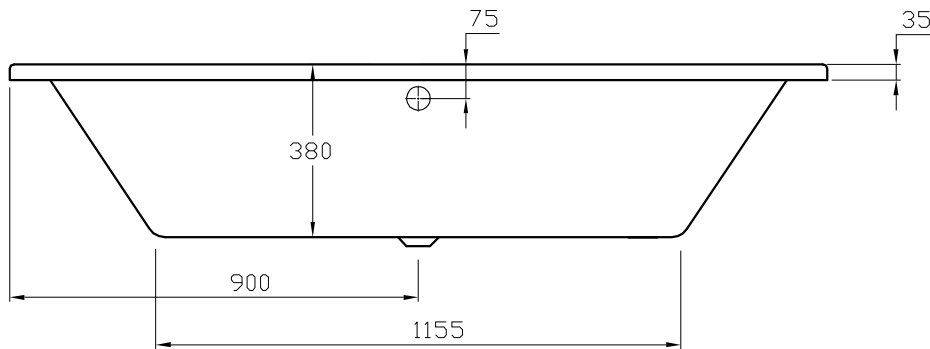

Size: L 1800 x W 800 x H 380mm

Water Capacity: 198L

Can Be Drilled For Tap Holes

The information contained on this page was correct at date of issue. Fitting dimensions are provided as a guide only. We pursue a policy of continuing improvement in design and performance of our products and so reserve the right to change specifications without prior notice.