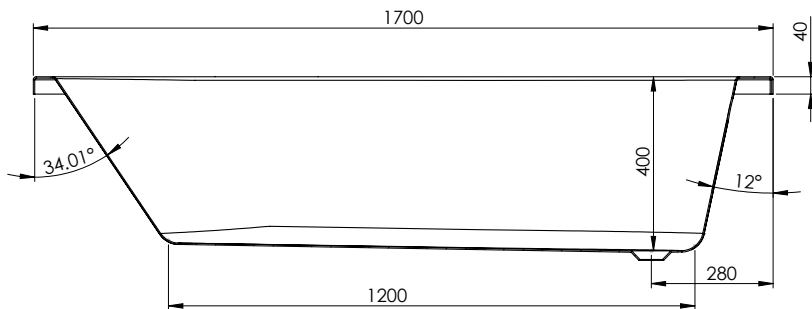

Birr 1700 x 750mm Left Hand Bath
Size: L 1700 x W 750 x H 400mm
Can Be Drilled For Tap Holes

Water Capacity 195L

The information contained on this page was correct at date of issue. Fitting dimensions are provided as a guide only. Some variation may occur due to manufacturing tolerances. We pursue a policy of continuing improvement in design and performance of our products and so reserve the right to change specifications without prior notice.