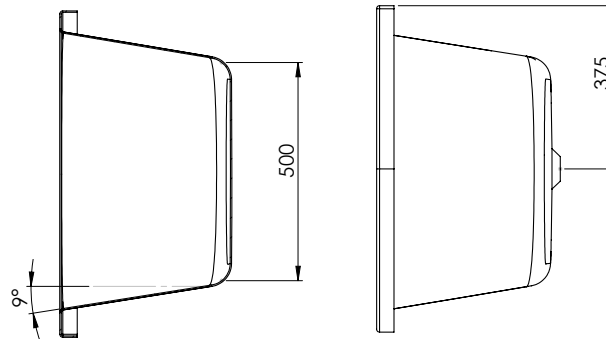

Birr 1700 x 750mm Left Hand Bath
Size: L 1700 x W 750 x H 400mm
Can Be Drilled For Tap Holes

Water Capacity 195L

The information contained on this page was correct at date of issue. Fitting dimensions are provided as a guide only. Some variation may occur due to manufacturing tolerances. We pursue a policy of continuing improvement in design and performance of our products and so reserve the right to change specifications without prior notice.