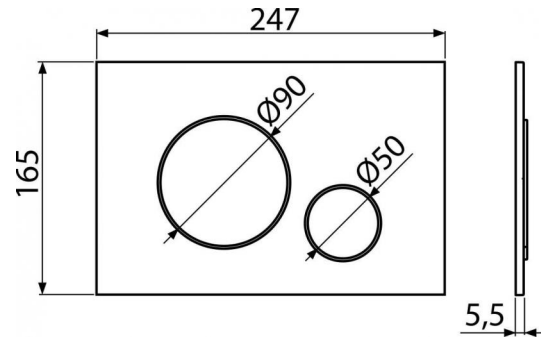

# M676 THIN

Flush plate for pre-wall installation systems, white-matt

### Order number, Logistic information

Code	EAN	Weight (kus   packing   palett)	Dimensions (piece   packing)	Quantity (packing   palett)
M676	8595580566319	0,3629   0,3629   274,0300 kg	250x170x36   595x395x245 mm	25   700 pcs

### Technical specifications

- Operating force < 20 N