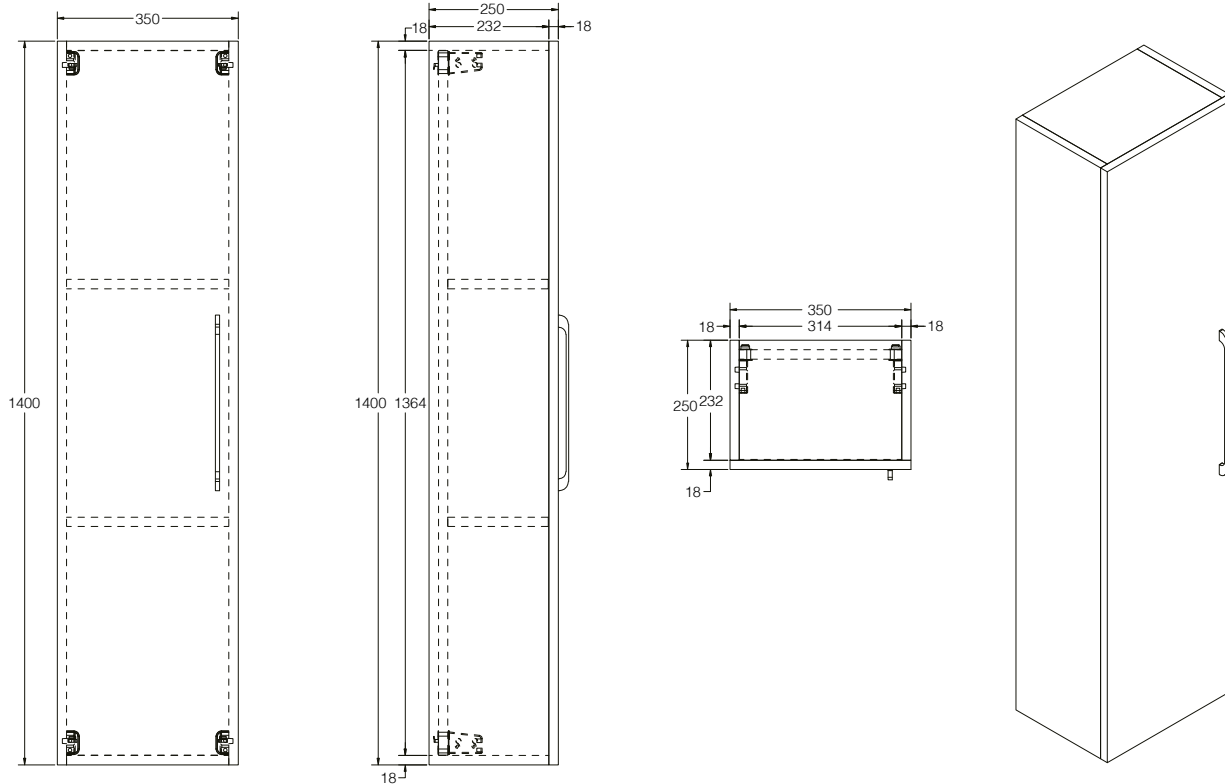

Ezra 1 Door Wall Mounted Tall Boy

SIZE: H 1400 x W 350 x D 250mm

SHELVES: 3 Shelf Levels

REVERSIBLE: Left or Right hand opening

UNIT FINISH: Gloss/Matt/Wood Effect

Unit available in the following

The information contained on this page was correct at date of issue. Fitting dimensions are provided as a guide only. Some variation may occur due to manufacturing tolerances. We pursue a policy of continuing improvement in design and performance of our products and so reserve the right to change specifications without prior notice.