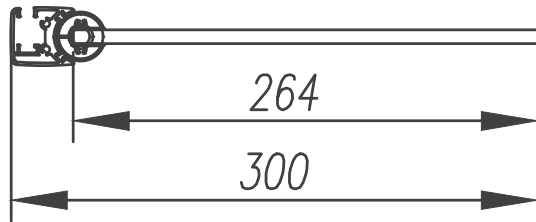

**BLACK
EDITION**

Lifetime Guarantee (Subject to within Terms and Conditions)

- **8mm** Toughened Safety Glass to EN12150 and CE Approved
- MYSHIELD Easy Clean Glass and Chrome Profiles
- 2000mm Height

All shower doors, wetroom panels & bath screens feature MyShield Easy Clean Glass, this helps to prevent the build up of lime scale, dirt and soap allowing the glass to be easily cleaned.