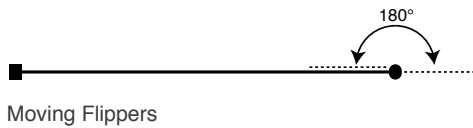

**BLACK
EDITION**

Lifetime Guarantee (Subject to within Terms and Conditions)

- **8mm** Toughened Safety Glass to EN12150 and CE Approved
- MYSHIELD Easy Clean Glass and Chrome Profiles
- 2000mm Height

All shower doors, wetroom panels & bath screens feature MyShield Easy Clean Glass, this helps to prevent the build up of lime scale, dirt and soap allowing the glass to be easily cleaned.