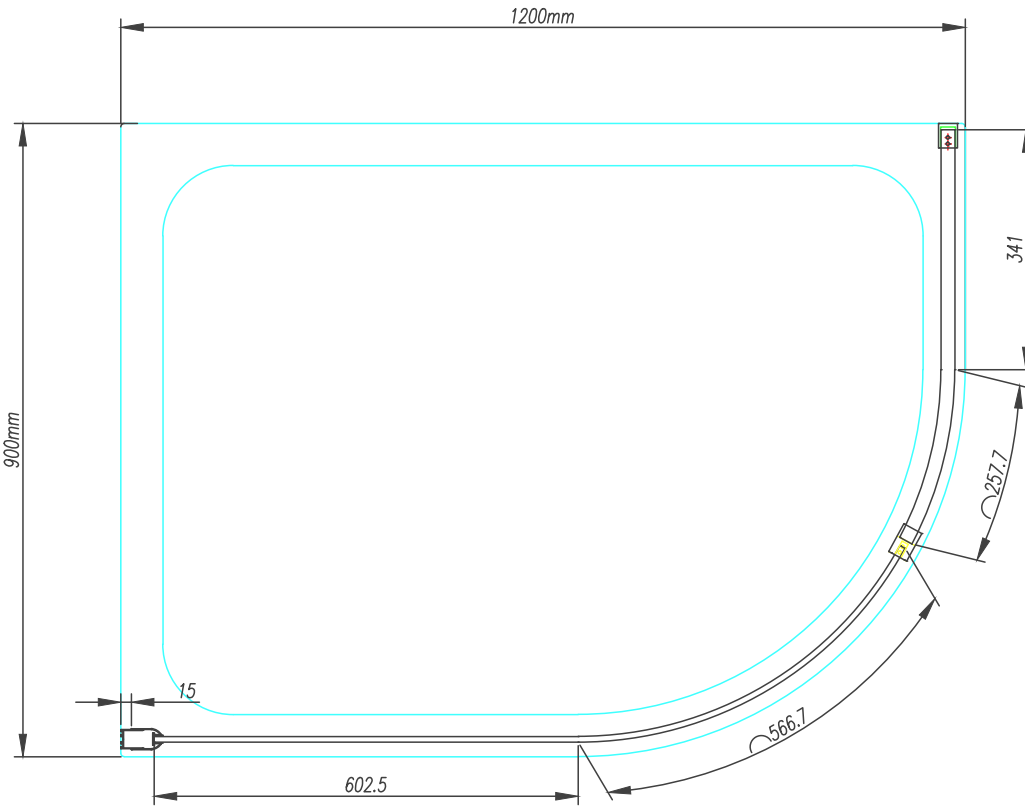

Size (mm) - 1200. Suits Trays 1200 x 800, 1200 x 900

Lifetime Guarantee (Subject to within Terms and Conditions)

- **8mm** Toughened Safety Glass to EN12150 and CE Approved
- MYSHIELD Easy Clean Glass and Chrome Profiles
- 2000mm Height
- Bracing Bar can be cut down to suit size
- 1200 x 900 Width Access 600mm
- 1200 x 800 Width Access 500mm

All shower doors, wetroom panels & bath screens feature MyShield Easy Clean Glass, this helps to prevent the build up of lime scale, dirt and soap allowing the glass to be easily cleaned.

The information contained on this page was correct at date of issue. Fitting dimensions are provided as a guide only. Some variation may occur due to manufacturing tolerances. We pursue a policy of continuing improvement in design and performance of our products and so reserve the right to change specifications without prior notice.