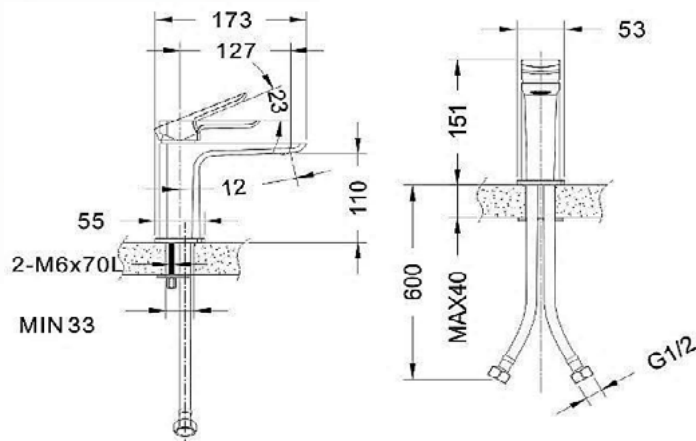

Volume Limiter

**Construction**

**Finishes**

**Product Type**

**Water Pressure**

**Plumbing Systems**

**Standards**

**Cartridge**

**Aerator**

**Fitting**

**Guarantee**

Brass Body (CuZn40Pb18)

Matt Black Electro Plated

Contemporary

Min. 0.2 bar, Max. 6.0 bar

Suitable for all plumbing systems

Complies with BS5412, BS EN200

35mm Triduo ceramic disc cartridge

Neoperl Adjustable Slim Air

35mm Triduo ceramic disc cartridge

10 years against manufacturing faults (3 Years on Serviceable Parts).

**Additional Information**