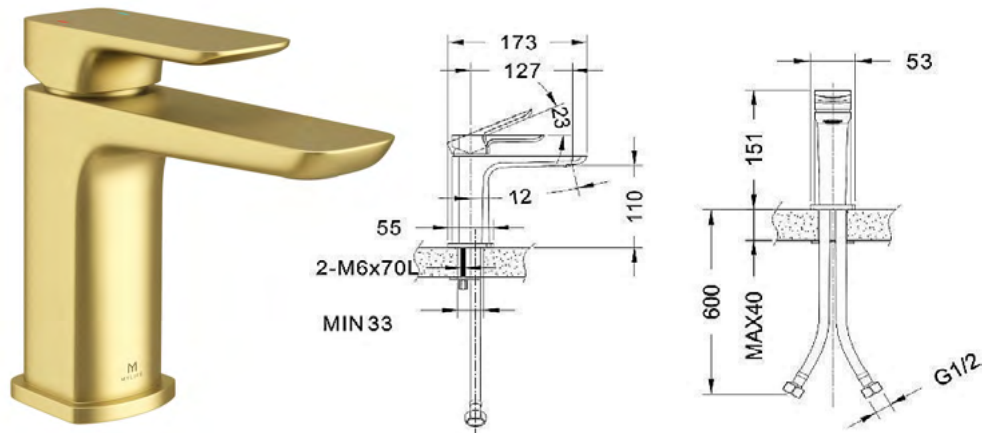

Aerator

Fitting

Guarantee

Brass Body (CuZn40Pb18)

Brushed Brass Electro Plated

Contemporary

Min. 0.2 bar, Max. 6.0 bar

Suitable for all plumbing systems

Complies with BS5412, BS EN200

35mm Triduon ceramic disc cartridge

Neoperl Adjustable Slim Air

35mm Triduon ceramic disc cartridge

10 years against manufacturing faults (3 Years on Serviceable Parts).

Additional Information

Incorporates water saving optional feature: Triduon Volume Limiter

Flow Rates (Litres per minute)

System Pressure	0.1 Bar	0.2 Bar	0.3 Bar	0.5 Bar	1.0 Bar	1.5 Bar	2.0 Bar	3.0 Bar	4.0 Bar	5.0 Bar
	3.1	4.5	-	7.5	11.5	13.8	16.1	-	-	-