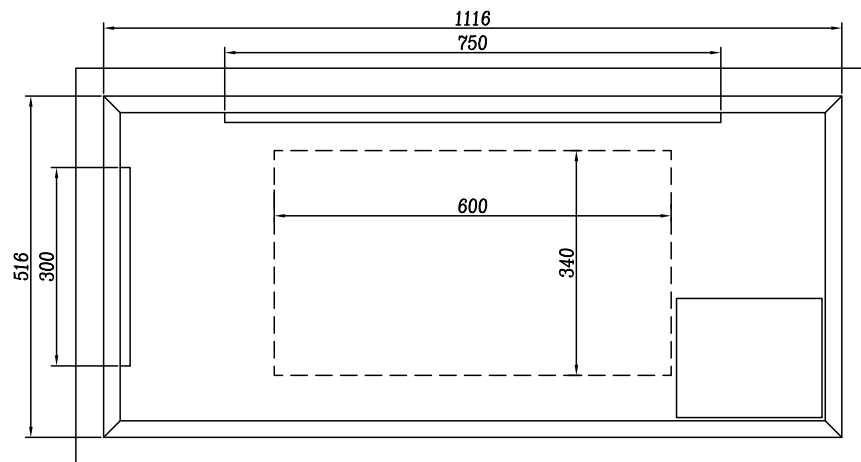

H 600 x W 1200 x D 30mm

Features

- LED Slimline Mirror
- Multi Functional Contactless Sensor Controls Light from Cool - Warm & Brightness with Memory Function
- Ambient Lighting
- Landscape or Portrait
- Heated Demister Pad
- IP44