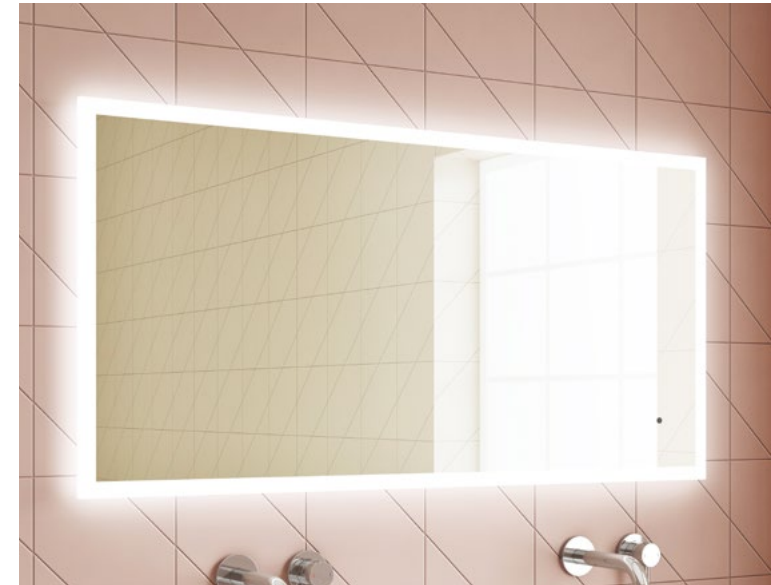

H 600 x W 1200 x D 30mm

Features

- LED Slimline Mirror
- Multi Functional Contactless Sensor Controls Light from Cool - Warm & Brightness with Memory Function
- Ambient Lighting
- Landscape or Portrait
- Heated Demister Pad
- IP44