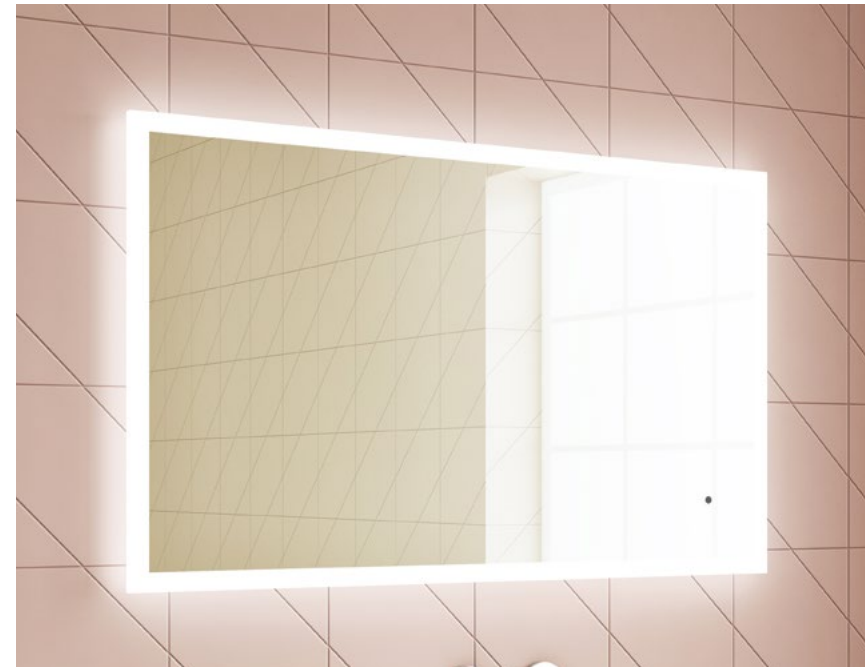

H 600 x W 1000 x D 30mm

Features

- LED Slimline Mirror
- Multi Functional Contactless Sensor Controls Light from Cool - Warm & Brightness with Memory Function
- Ambient Lighting
- Landscape or Portrait
- Heated Demister Pad
- IP44