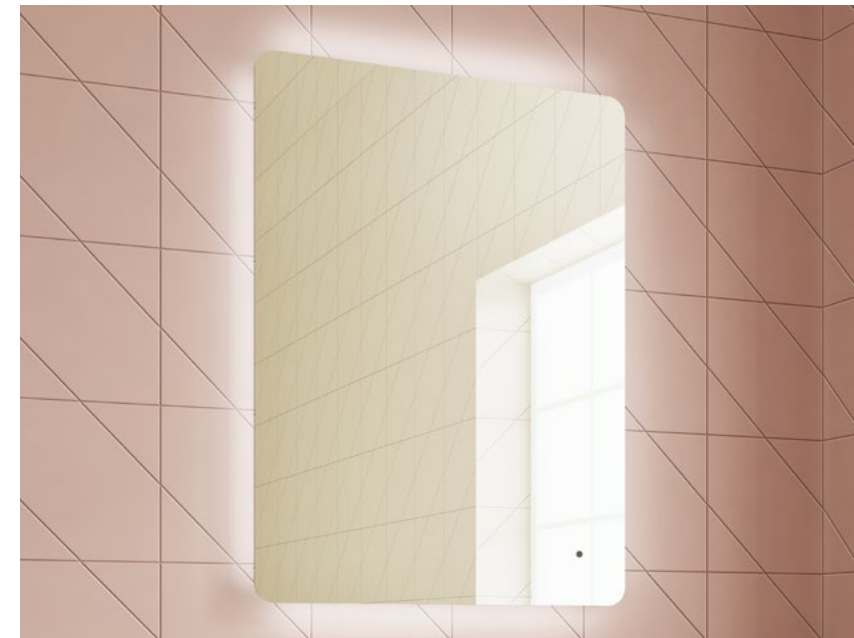

H 800 x W 600 x D 30mm

Features

- LED Slimline Mirror
- Multi Functional Contactless Sensor Controls Light from Cool - Warm & Brightness with Memory Function
- Ambient Lighting
- Landscape or Portrait
- Heated Demister Pad
- IP44