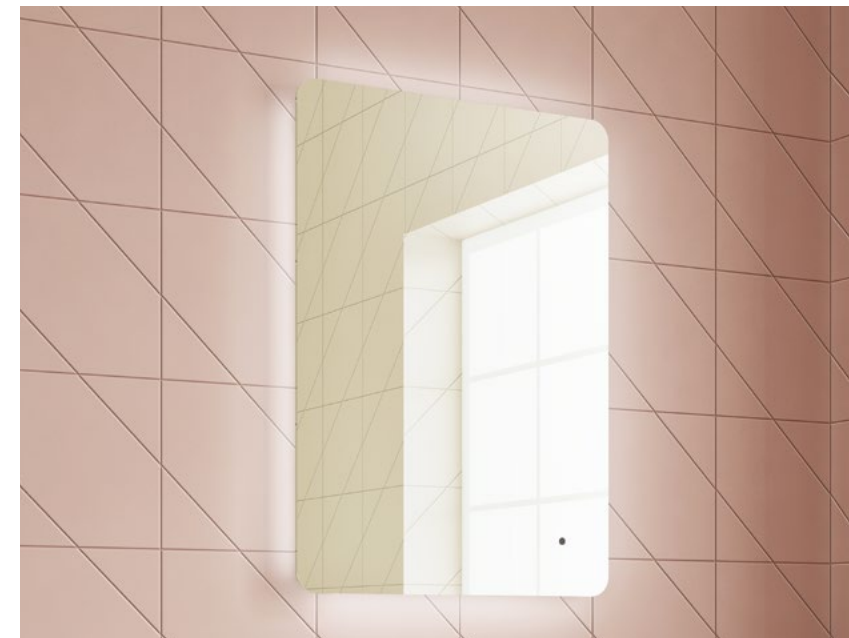

H 700 x W 500 x D 30mm

Features

- LED Slimline Mirror
- Multi Functional Contactless Sensor Controls Light from Cool - Warm & Brightness with Memory Function
- Ambient Lighting
- Landscape or Portrait
- Heated Demister Pad
- IP44