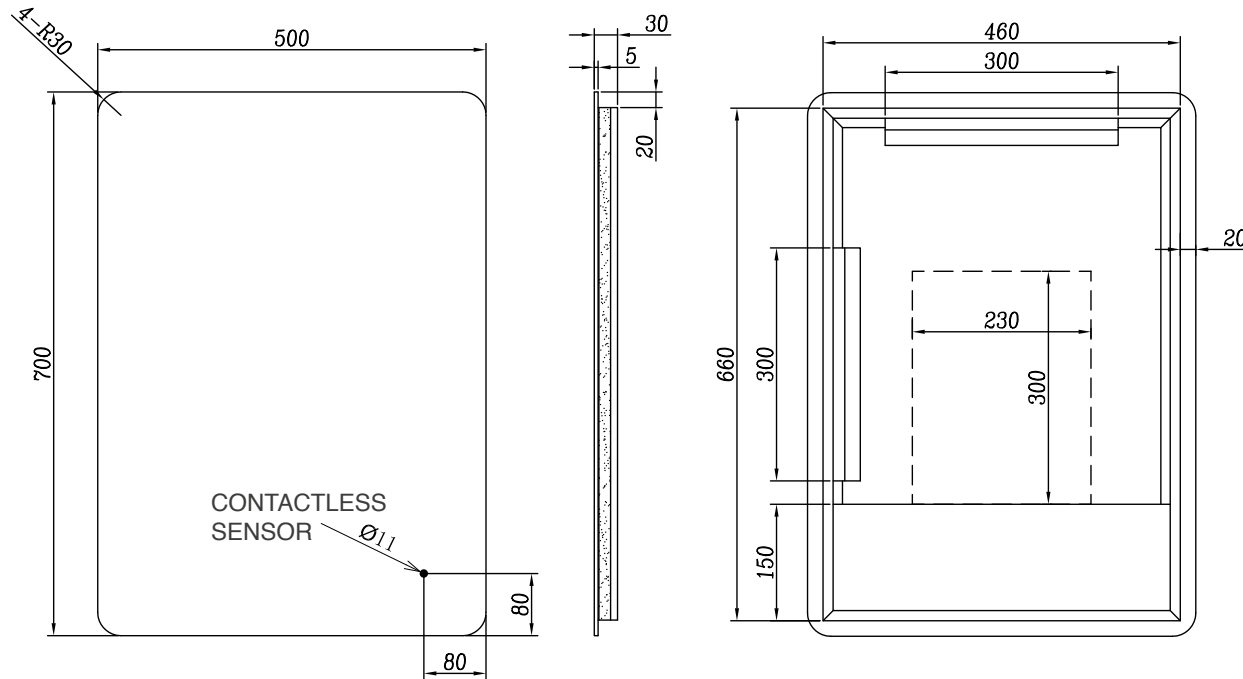

H 700 x W 500 x D 30mm

Features

- LED Slimline Mirror
- Multi Functional Contactless Sensor Controls Light from Cool - Warm & Brightness with Memory Function
- Ambient Lighting
- Landscape or Portrait
- Heated Demister Pad
- IP44