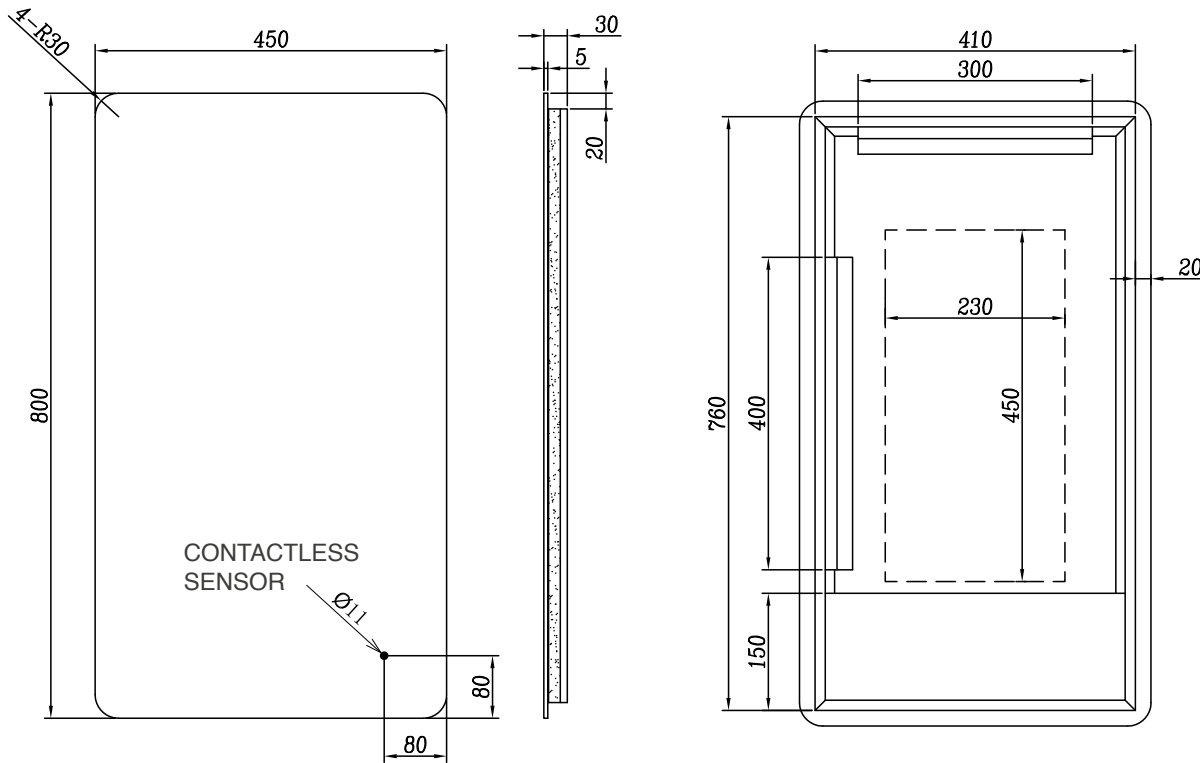

H 800 x W 450 x D 30mm

Features

- LED Slimline Mirror
- Multi Functional Contactless Sensor Controls Light from Cool - Warm & Brightness with Memory Function
- Ambient Lighting
- Landscape or Portrait
- Heated Demister Pad
- IP44

The information contained on this page was correct at date of issue. Fitting dimensions are provided as a guide only. Some variation may occur due to manufacturing tolerances. We pursue a policy of continuing improvement in design and performance of our products and so reserve the right to change specifications without prior notice.