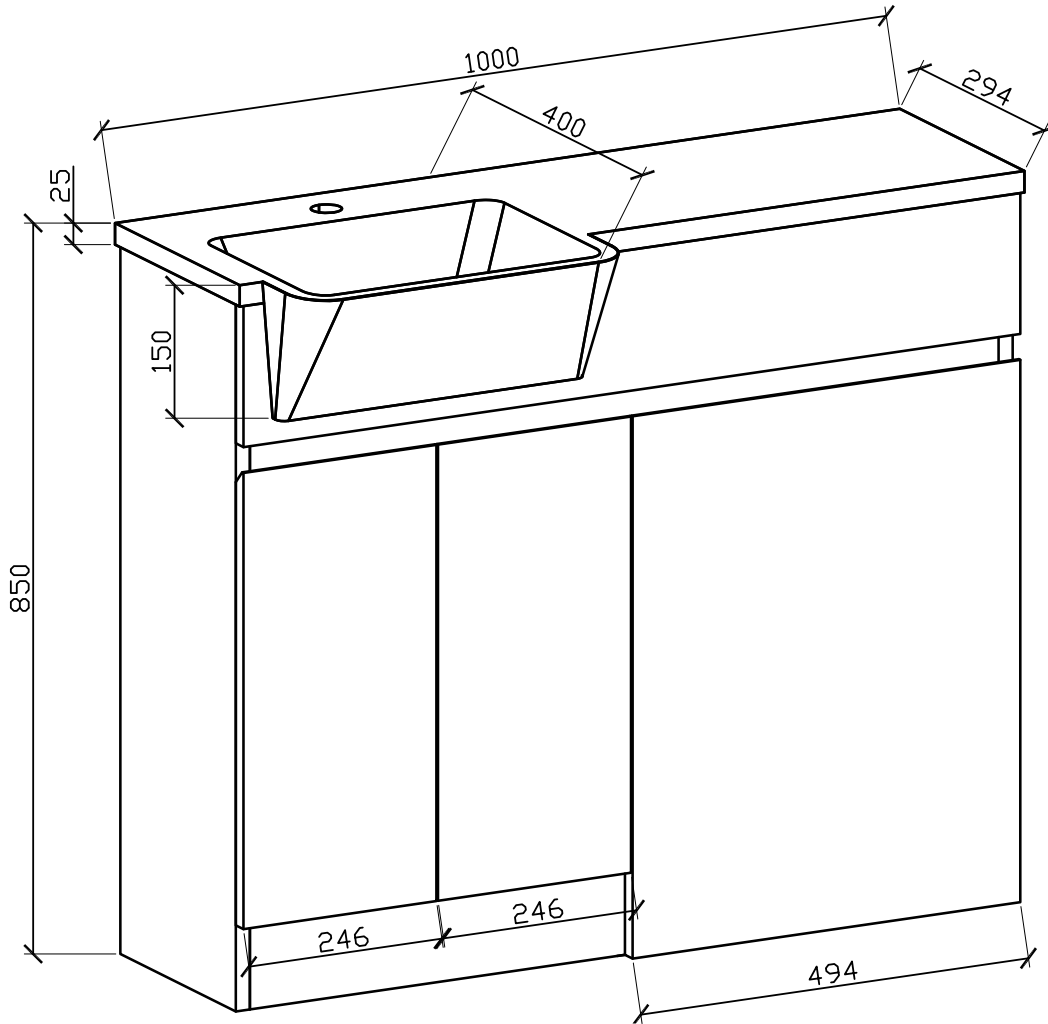

Sole Collection MLSOL100BALH & MLSOL100LH

SIZE: H 850 x W 1000 x UD 294 / BD 400mm

UNIT FINISH: Gloss/Matt

Unit available in the following

**White
Gloss**

**Anthracite
Gloss**

**Grey
Matt**

The information contained on this page was correct at date of issue. Fitting dimensions are provided as a guide only. Some variation may occur due to manufacturing tolerances. We pursue a policy of continuing improvement in design and performance of our products and so reserve the right to change specifications without prior notice.