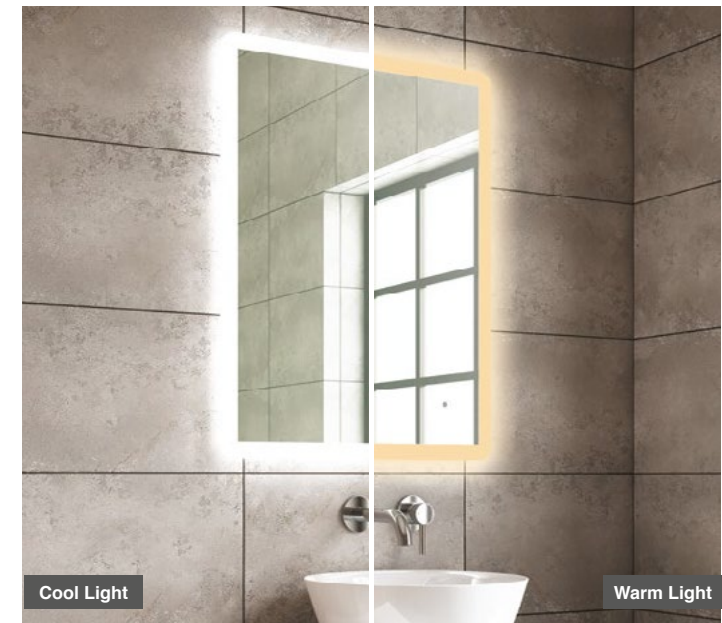

Size: H 800 x W 600 x 30mm

- LED Slimline Mirror
- Multi Functional Contactless Sensor Controls Light from Cool - Warm & Brightness with Memory Function
- Ambient Lighting

- Landscape or Portrait
- Heated Demister Pad
- IP44
- Lumens (Lm) 2550
- Kelvins (k) 3000-6000K