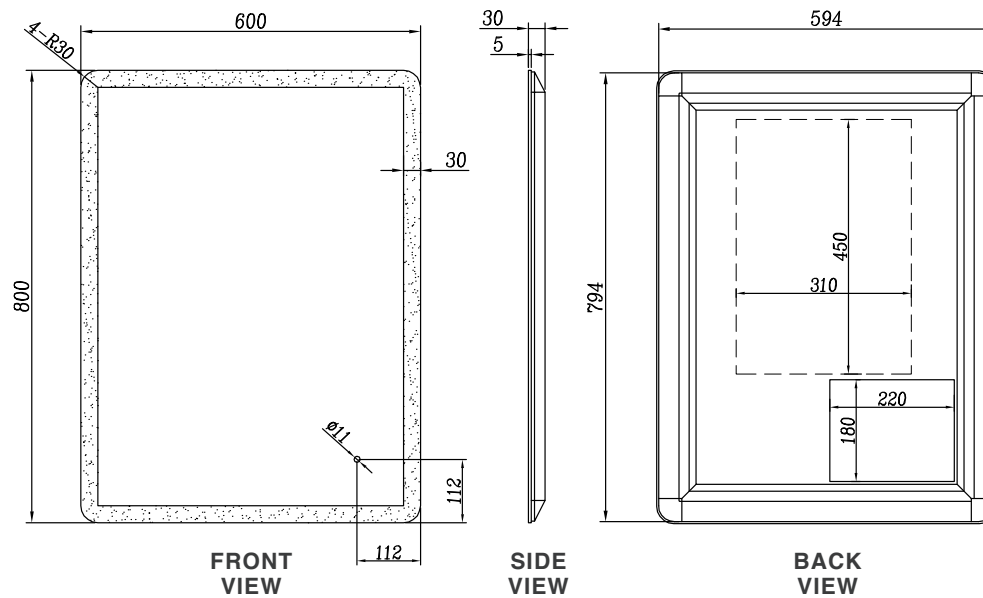

Size: H 800 x W 600 x 30mm

- LED Slimline Mirror
- Multi Functional Contactless Sensor Controls Light from Cool - Warm & Brightness with Memory Function
- Ambient Lighting

- Landscape or Portrait
- Heated Demister Pad
- IP44
- Lumens (Lm) 2550
- Kelvins (k) 3000-6000K