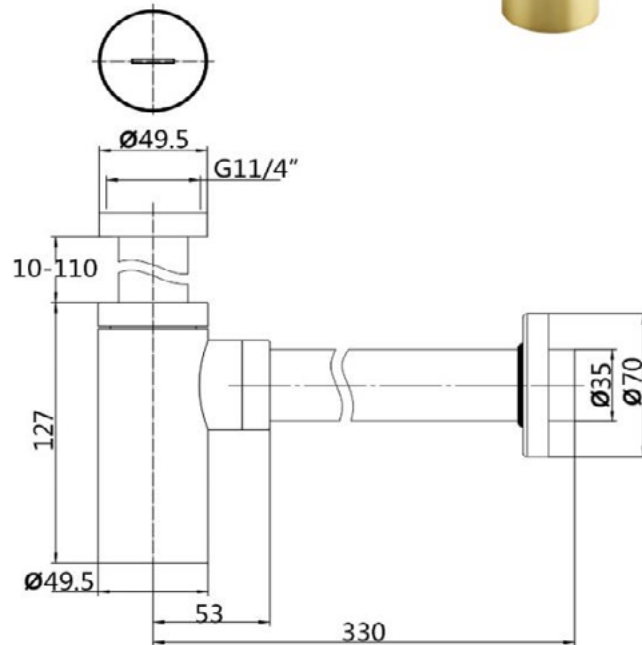

Construction	Brass & Zinc Alloy
Finishes	Brushed Brass Electro Plated Finish
Product Type	Contemporary
Plumbing Systems	Suitable for all plumbing systems
Size	320mm
Fitting	Ø35mm
Guarantee	10 years against manufacturing faults (3 Years on Serviceable Parts).