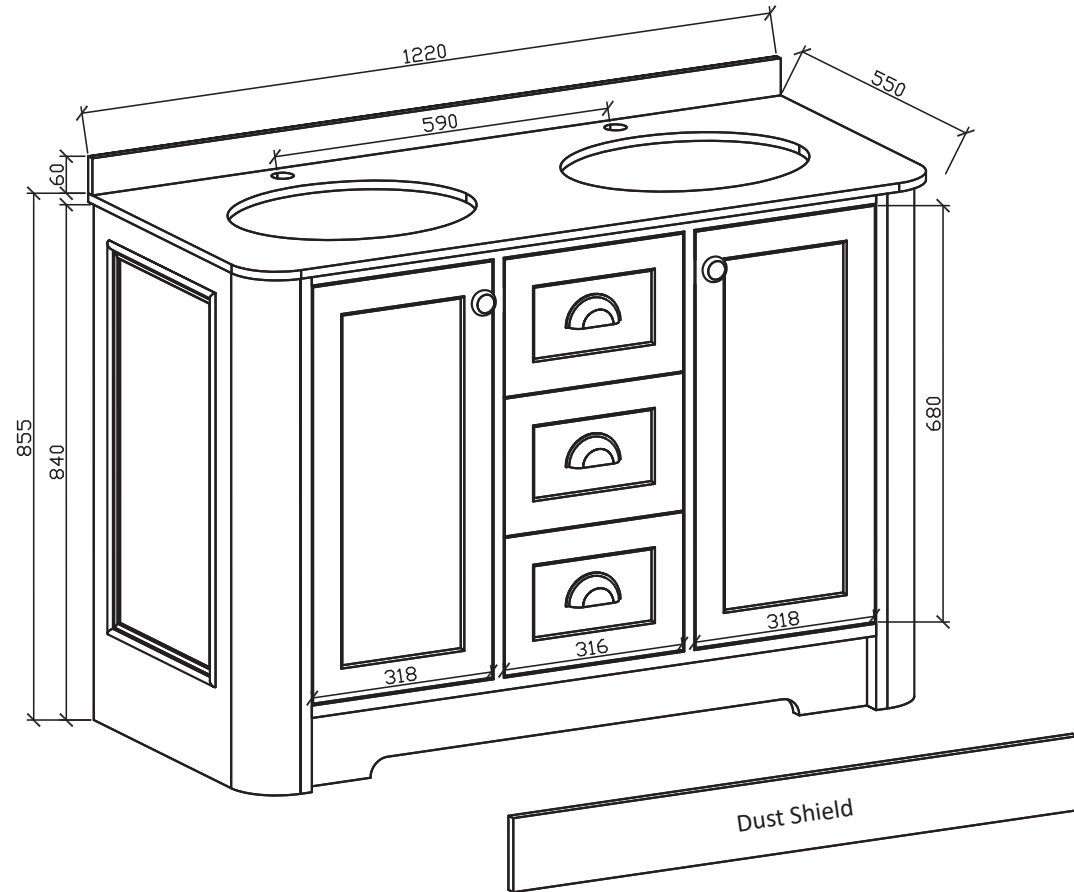

Farnham 1200mm 2 Door / 3 Drawer* Floor Unit & Carrara Marble Worktop c/w Double Undermount Basin

RANGE: FARNHAM

SIZE: H 855 X W 1220 X D 550mm

FINISH: MATT

TAP HOLE(S): TWO

BASIN MATERIAL: CARRARA MARBLE WORKTOP
C/W UNDERMOUNT CERAMIC BASIN

COLOURS: PURE WHITE, DOVE GREY, LUXE BLUE

AVAILABLE IN 3 COLOURS

Pure White
Matt

Dove Grey
Matt

Luxe Blue
Matt

**Please note the top drawer is a dummy drawer and does not open*

The information contained on this page was correct at date of issue. Fitting dimensions are provided as a guide only. Some variation may occur due to manufacturing tolerances. We pursue a policy of continuing improvement in design and performance of our products and so reserve the right to change specifications without prior notice.