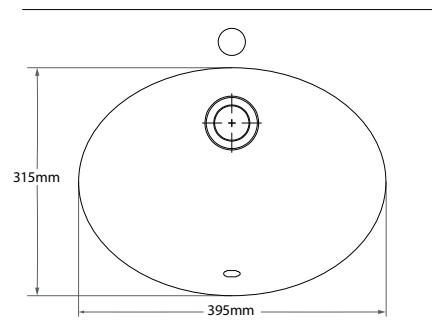

Farnham 1200mm 2 Door / 3 Drawer* Floor Unit & Carrara Marble Worktop c/w Double Undermount Basin

RANGE: FARNHAM

SIZE: H 855 X W 1220 X D 550mm

FINISH: MATT

TAP HOLE(S): TWO

BASIN MATERIAL: CARRARA MARBLE WORKTOP
C/W UNDERMOUNT CERAMIC BASIN

COLOURS: PURE WHITE, DOVE GREY, LUXE BLUE

AVAILABLE IN 3 COLOURS

Pure White
Matt

Dove Grey
Matt

Luxe Blue
Matt

**Please note the top drawer is a dummy drawer and does not open*

The information contained on this page was correct at date of issue. Fitting dimensions are provided as a guide only. Some variation may occur due to manufacturing tolerances. We pursue a policy of continuing improvement in design and performance of our products and so reserve the right to change specifications without prior notice.