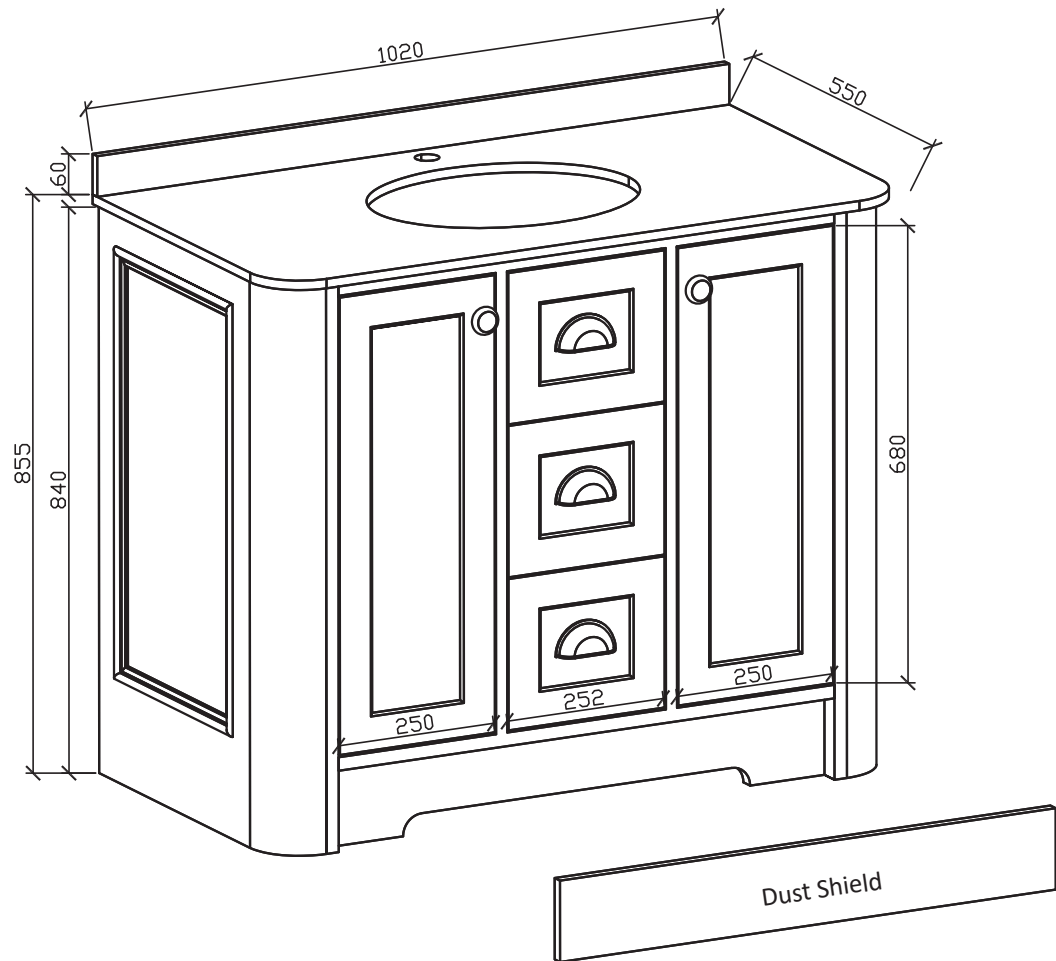

Farnham 1000mm 2 Door / 3 Drawer* Floor Unit & Carrara Marble Worktop c/w Undermount Basin

RANGE: FARNHAM

SIZE: H 855 X W 1020 X D 550mm

FINISH: MATT

TAP HOLE(S): ONE

BASIN MATERIAL: CARRARA MARBLE WORKTOP
C/W UNDERMOUNT CERAMIC BASIN

COLOURS: PURE WHITE, DOVE GREY, LUXE BLUE

AVAILABLE IN 3 COLOURS

Pure White
Matt

Dove Grey
Matt

Luxe Blue
Matt

**Please note the top drawer is a dummy drawer and does not open*

The information contained on this page was correct at date of issue. Fitting dimensions are provided as a guide only. Some variation may occur due to manufacturing tolerances. We pursue a policy of continuing improvement in design and performance of our products and so reserve the right to change specifications without prior notice.