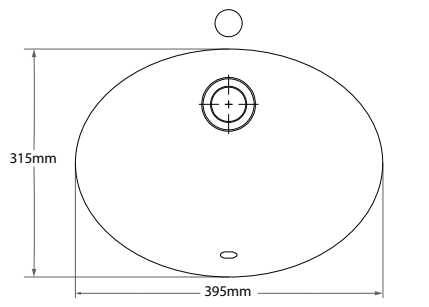

*Please note the top drawer is a dummy drawer and does not open

The information contained on this page was correct at date of issue. Fitting dimensions are provided as a guide only. Some variation may occur due to manufacturing tolerances. We pursue a policy of continuing improvement in design and performance of our products and so reserve the right to change specifications without prior notice.