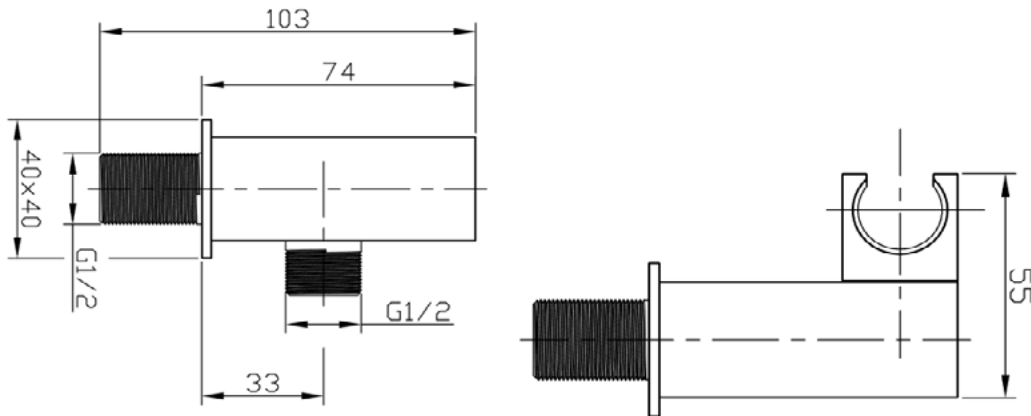

Construction

Brass Body CuZn40Pb2, EN CW617N (equivalent to BS CZ122)

Finishes

Chrome plated to BS EN 248

Product Type

Contemporary

Plumbing Systems

Suitable for all plumbing systems

Fitting

G1/2" BSP

Guarantee

10 years against manufacturing faults (3 Years on Serviceable Parts).

Additional Information

1. Adjustable Brass Handset Holder
2. Integrated wall elbow

The information contained on this page was correct at date of issue. Fitting dimensions are provided as a guide only. Some variation may occur due to manufacturing tolerances. We pursue a policy of continuing improvement in design and performance of our products and so reserve the right to change specifications without prior notice.