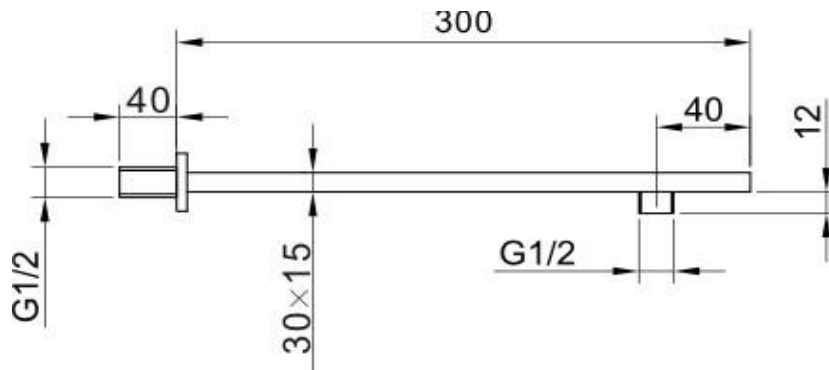

Construction

Finishes

Product Type

Plumbing Systems

Fitting

Guarantee

Brass Body (CuZn38Pb18)

Chrome plated to BS EN 248

Contemporary

Suitable for all plumbing systems

G1/2" BSP

10 years against manufacturing faults (3 Years on Serviceable Parts).

The information contained on this page was correct at date of issue. Fitting dimensions are provided as a guide only. Some variation may occur due to manufacturing tolerances. We pursue a policy of continuing improvement in design and performance of our products and so reserve the right to change specifications without prior notice.