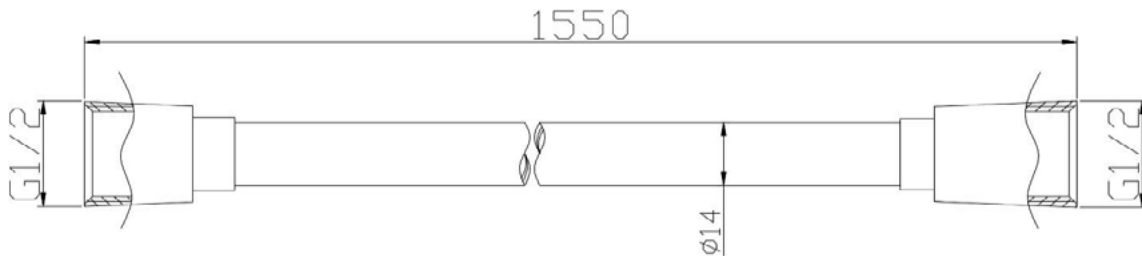

Construction	EDPM
Finishes	Chrome
Product Type	Contemporary
Plumbing Systems	Suitable for all plumbing systems
Certification	Manufactured to comply with CE
Additional Information	Cone to cone connection

The information contained on this page was correct at date of issue. Fitting dimensions are provided as a guide only. Some variation may occur due to manufacturing tolerances. We pursue a policy of continuing improvement in design and performance of our products and so reserve the right to change specifications without prior notice.