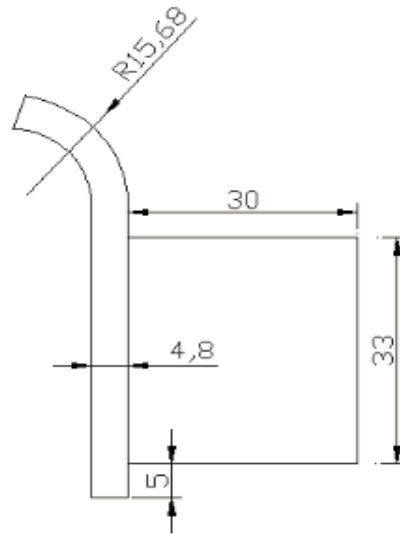

**Construction**  
**Finishes**  
**Product Type**

Brass  
Matt Black Electro Plated  
Contemporary

**Guarantee**

10 years against manufacturing faults (3 Years on Serviceable Parts).

The information contained on this page was correct at date of issue. Fitting dimensions are provided as a guide only. Some variation may occur due to manufacturing tolerances. We pursue a policy of continuing improvement in design and performance of our products and so reserve the right to change specifications without prior notice.