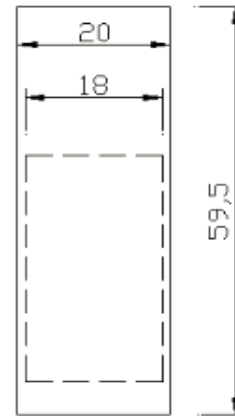

**Construction**  
**Finishes**  
**Product Type**

Brass  
Matt Black Electro Plated  
Contemporary

**Guarantee**

10 years against manufacturing faults (3 Years on Serviceable Parts).

The information contained on this page was correct at date of issue. Fitting dimensions are provided as a guide only. Some variation may occur due to manufacturing tolerances. We pursue a policy of continuing improvement in design and performance of our products and so reserve the right to change specifications without prior notice.