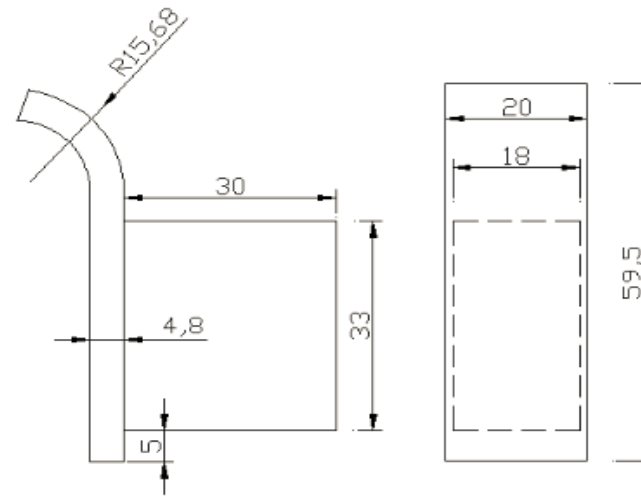

Construction
Finishes
Product Type

Brass
Brushed Brass Electro Plated
Contemporary

Guarantee

10 years against manufacturing faults (3 Years on Serviceable Parts).

The information contained on this page was correct at date of issue. Fitting dimensions are provided as a guide only. Some variation may occur due to manufacturing tolerances. We pursue a policy of continuing improvement in design and performance of our products and so reserve the right to change specifications without prior notice.