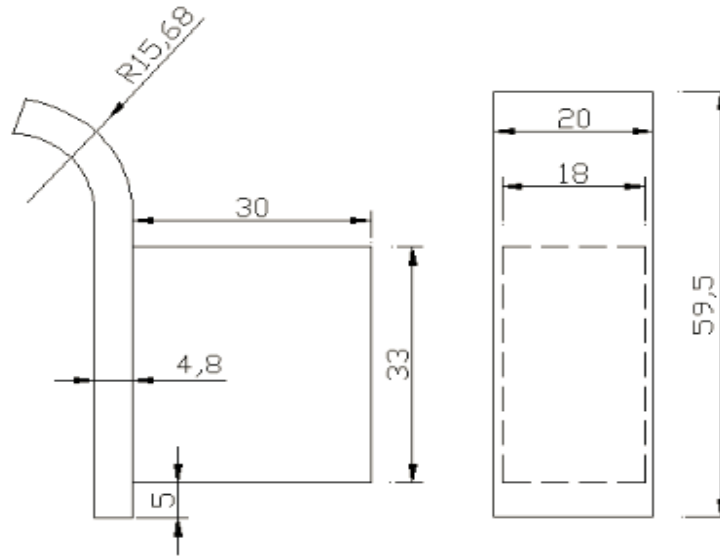

Construction
Finishes
Product Type
Guarantee

Brass
Chrome Plated
Contemporary
10 years against manufacturing faults (3 Years on Serviceable Parts).

The information contained on this page was correct at date of issue. Fitting dimensions are provided as a guide only. Some variation may occur due to manufacturing tolerances. We pursue a policy of continuing improvement in design and performance of our products and so reserve the right to change specifications without prior notice.