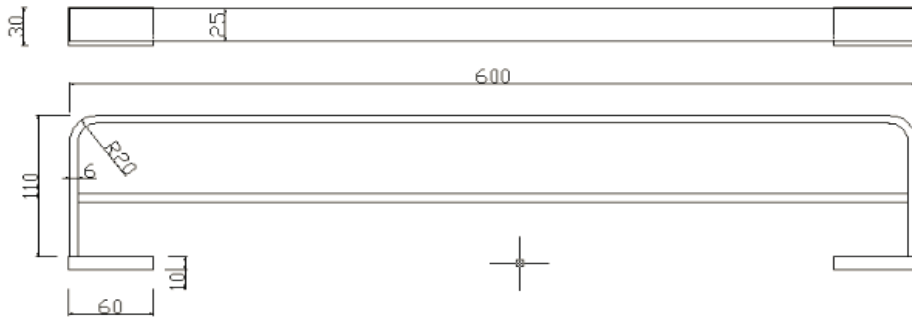

Construction
Finishes
Product Type

Brass
Matt Black Electro Plated
Contemporary

Guarantee

10 years against manufacturing faults (3 Years on Serviceable Parts).

The information contained on this page was correct at date of issue. Fitting dimensions are provided as a guide only. Some variation may occur due to manufacturing tolerances. We pursue a policy of continuing improvement in design and performance of our products and so reserve the right to change specifications without prior notice.