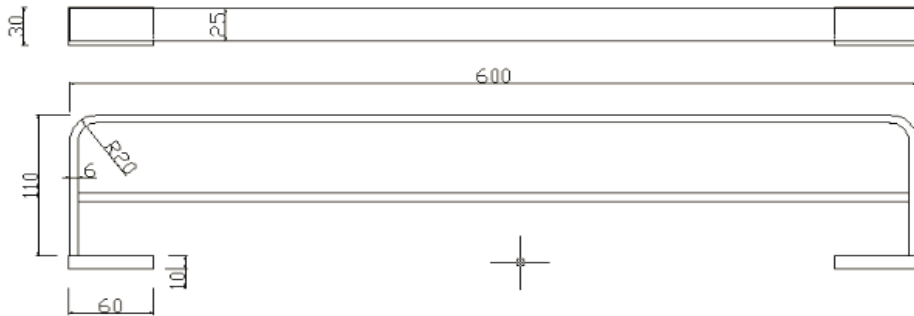

**Construction**  
**Finishes**  
**Product Type**

Brass  
Brushed Brass Electro Plated  
Contemporary

**Guarantee**

10 years against manufacturing faults (3 Years on Serviceable Parts).

The information contained on this page was correct at date of issue. Fitting dimensions are provided as a guide only. Some variation may occur due to manufacturing tolerances. We pursue a policy of continuing improvement in design and performance of our products and so reserve the right to change specifications without prior notice.