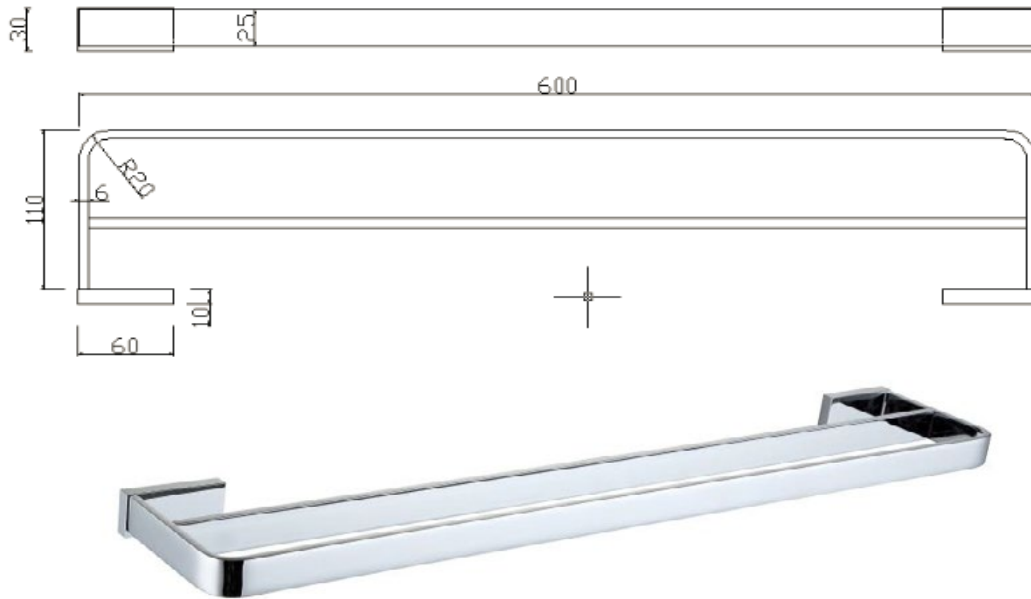

**Construction**  
**Finishes**  
**Product Type**  
**Guarantee**

Brass  
Chrome Plated  
Contemporary  
10 years against manufacturing faults (3 Years on Serviceable Parts).

The information contained on this page was correct at date of issue. Fitting dimensions are provided as a guide only. Some variation may occur due to manufacturing tolerances. We pursue a policy of continuing improvement in design and performance of our products and so reserve the right to change specifications without prior notice.