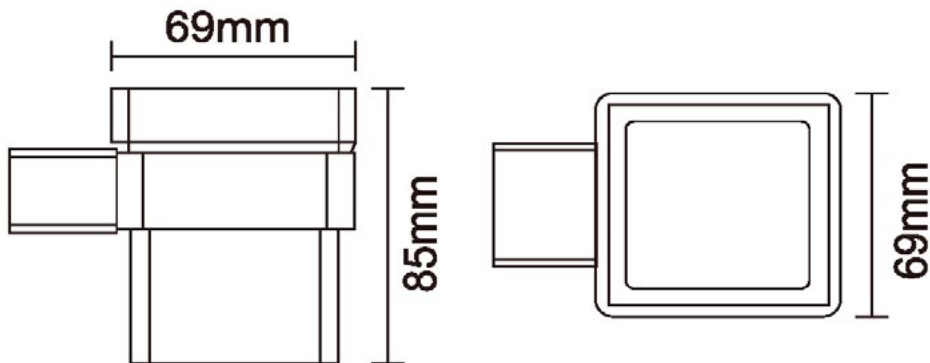

Construction
Finishes
Product Type

Brass
Matt Black Electro Plated and Glass
Contemporary

Guarantee

10 years against manufacturing faults (3 Years on Serviceable Parts).

The information contained on this page was correct at date of issue. Fitting dimensions are provided as a guide only. Some variation may occur due to manufacturing tolerances. We pursue a policy of continuing improvement in design and performance of our products and so reserve the right to change specifications without prior notice.