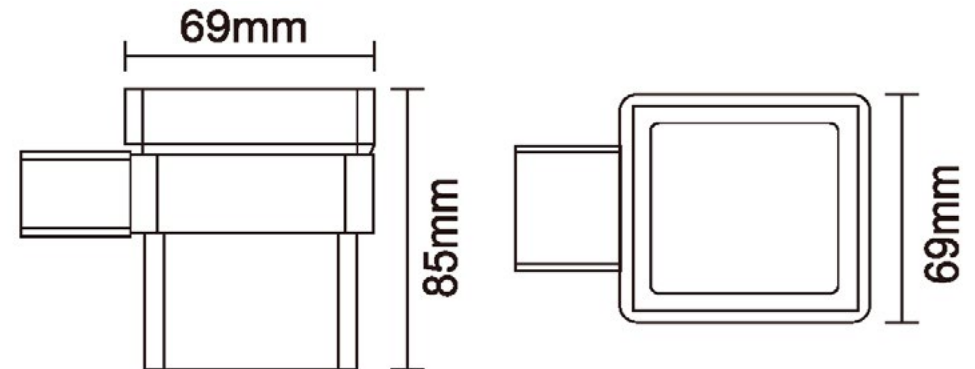

Construction	Brass
Finishes	Brushed Brass Electro Plated and Glass Cup
Product Type	Contemporary
Guarantee	10 years against manufacturing faults (3 Years on Serviceable Parts).

The information contained on this page was correct at date of issue. Fitting dimensions are provided as a guide only. Some variation may occur due to manufacturing tolerances. We pursue a policy of continuing improvement in design and performance of our products and so reserve the right to change specifications without prior notice.