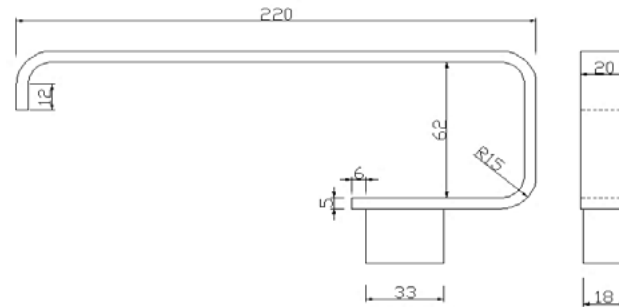

Construction
Finishes
Product Type

Brass
Brushed Brass Electro Plated
Contemporary

Guarantee

10 years against manufacturing faults (3 Years on Serviceable Parts).

The information contained on this page was correct at date of issue. Fitting dimensions are provided as a guide only. Some variation may occur due to manufacturing tolerances. We pursue a policy of continuing improvement in design and performance of our products and so reserve the right to change specifications without prior notice.