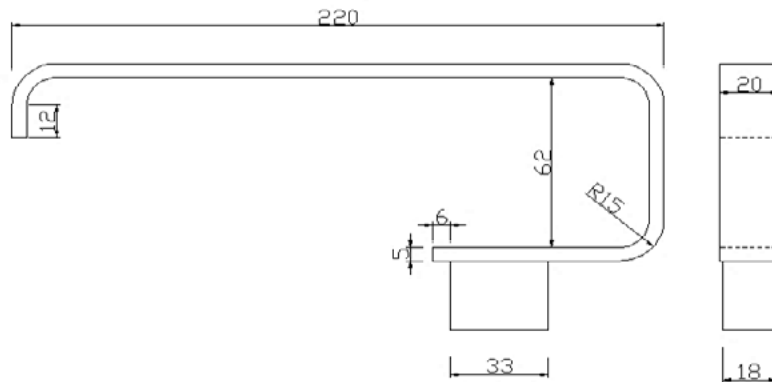

Construction
Finishes
Product Type
Guarantee

Brass
Chrome Plated
Contemporary
10 years against manufacturing faults (3 Years on Serviceable Parts).

The information contained on this page was correct at date of issue. Fitting dimensions are provided as a guide only. Some variation may occur due to manufacturing tolerances. We pursue a policy of continuing improvement in design and performance of our products and so reserve the right to change specifications without prior notice.