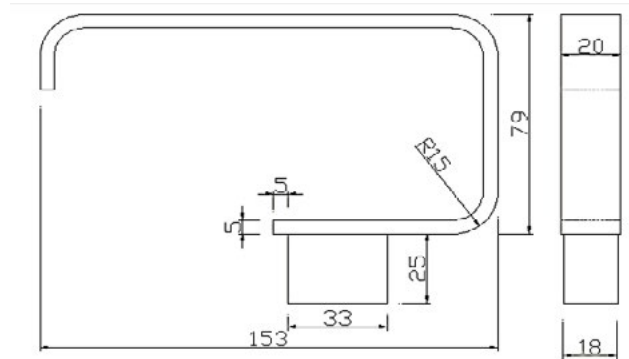

Construction
Finishes
Product Type

Brass
Matt Black Electro Plated
Contemporary

Guarantee

10 years against manufacturing faults (3 Years on Serviceable Parts).

The information contained on this page was correct at date of issue. Fitting dimensions are provided as a guide only. Some variation may occur due to manufacturing tolerances. We pursue a policy of continuing improvement in design and performance of our products and so reserve the right to change specifications without prior notice.