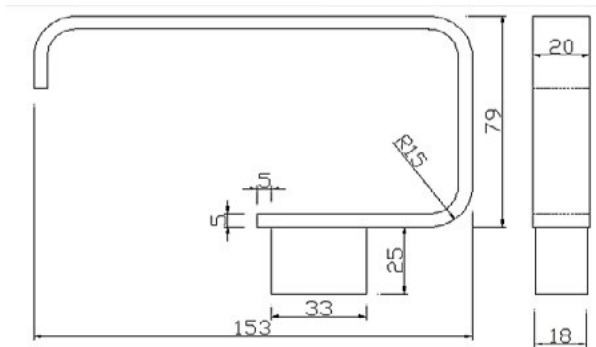

Construction
Finishes
Product Type

Brass
Chrome Plated
Contemporary

Guarantee

10 years against manufacturing faults (3 Years on Serviceable Parts).

The information contained on this page was correct at date of issue. Fitting dimensions are provided as a guide only. Some variation may occur due to manufacturing tolerances. We pursue a policy of continuing improvement in design and performance of our products and so reserve the right to change specifications without prior notice.