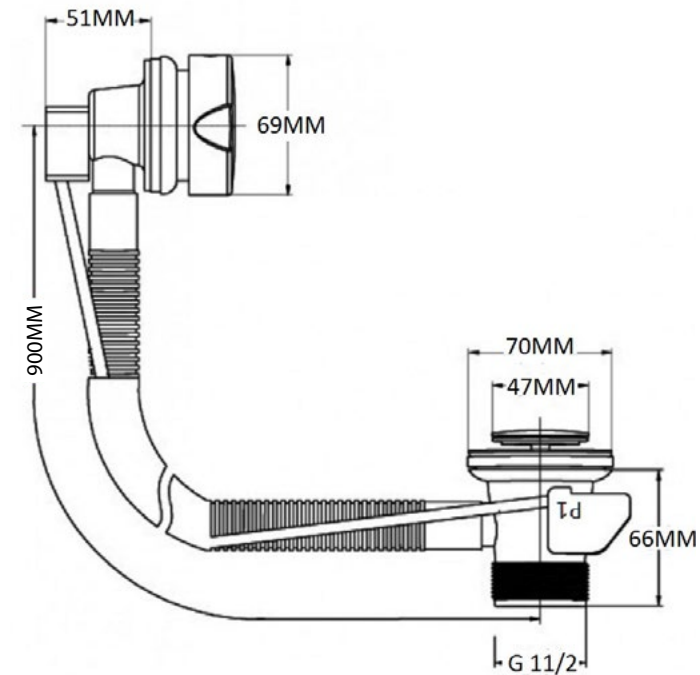

Construction	Zinc Alloy & ABS
Plumbing systems	Suitable for Plumbing Systems all
Finishes	Chrome plated to BS EN 248
Fitting	G 1 1/2"v
Guarantee	10 years against manufacturing faults (3 Years on Serviceable Parts).

Additional Information Center to center length: 90cm

The information contained on this page was correct at date of issue. Fitting dimensions are provided as a guide only. Some variation may occur due to manufacturing tolerances. We pursue a policy of continuing improvement in design and performance of our products and so reserve the right to change specifications without prior notice.